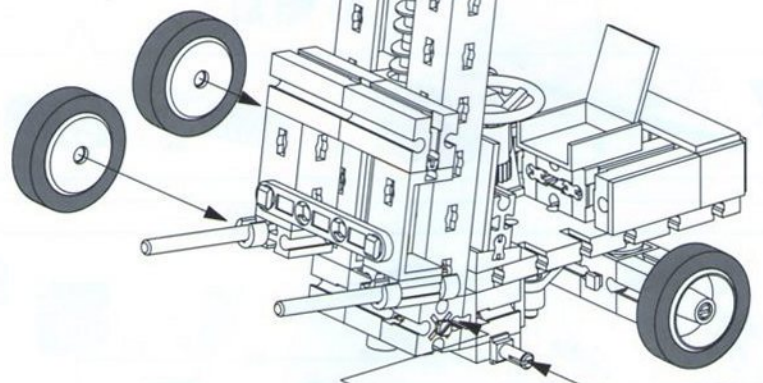

11 60 2x 4x

12 4x 1x **15**