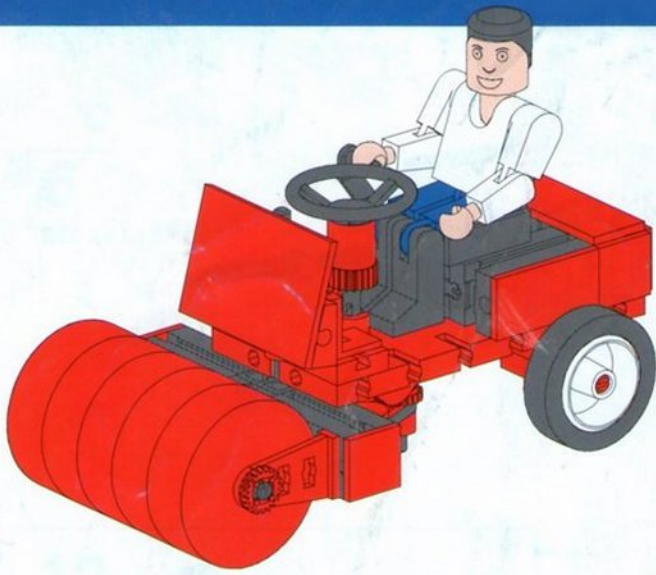

fischerwerke
Artur Fischer GmbH & Co. KG
D - 72178 Waldachtal
Telefon: (0 74 43) 12-43 69
E - Mail: fischertechnik@fischerwerke.de
<http://www.fischertechnik.de>

62864 - 07/01 - KW - Printed in Germany
Technische Änderungen vorbehalten - Subject to technical modifications