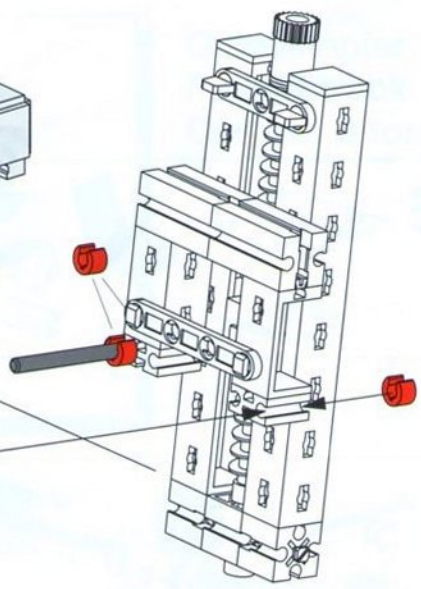

6

11 60 2x 4x

12 4x 1x **15**

13 1x 1x
 2x 4x