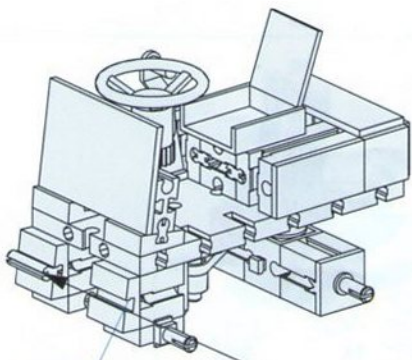

6

11 60 2x 4x

12 4x 1x **15**

13 1x 1x
 2x 4x