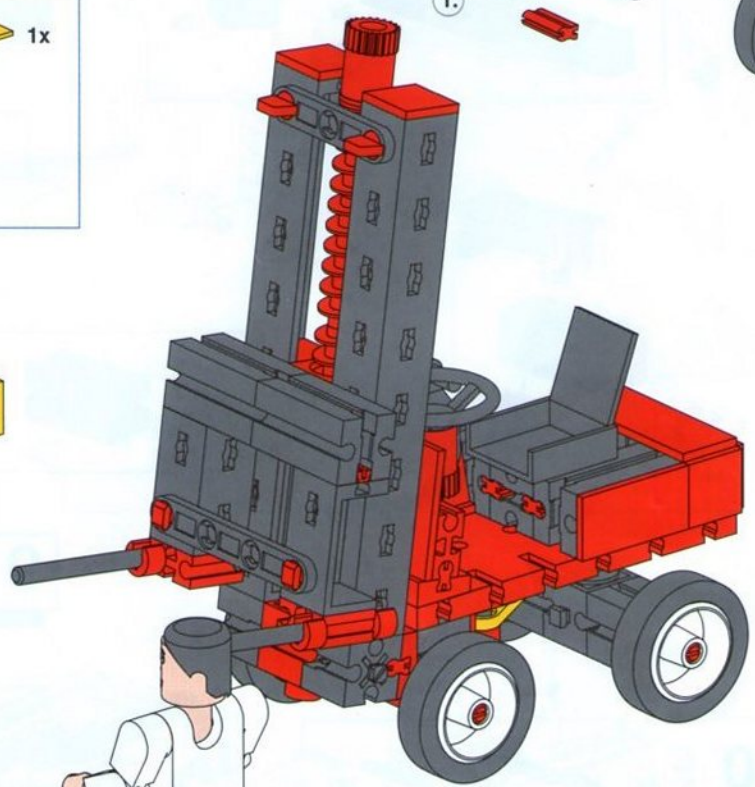

13 1x 1x
 2x 4x