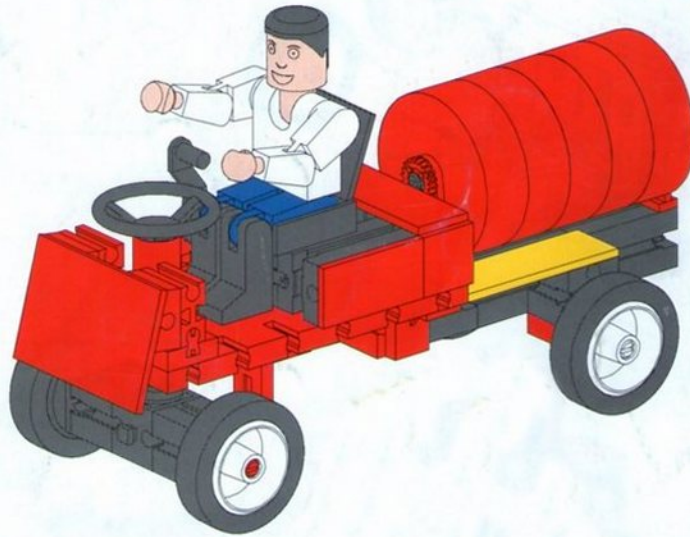

fischerwerke
Artur Fischer GmbH & Co. KG
D - 72178 Waldachtal
Telefon: (0 74 43) 12-43 69
E - Mail: fischertechnik@fischerwerke.de
<http://www.fischertechnik.de>

62864 - 07/01 - KW - Printed in Germany
Technische Änderungen vorbehalten - Subject to technical modifications