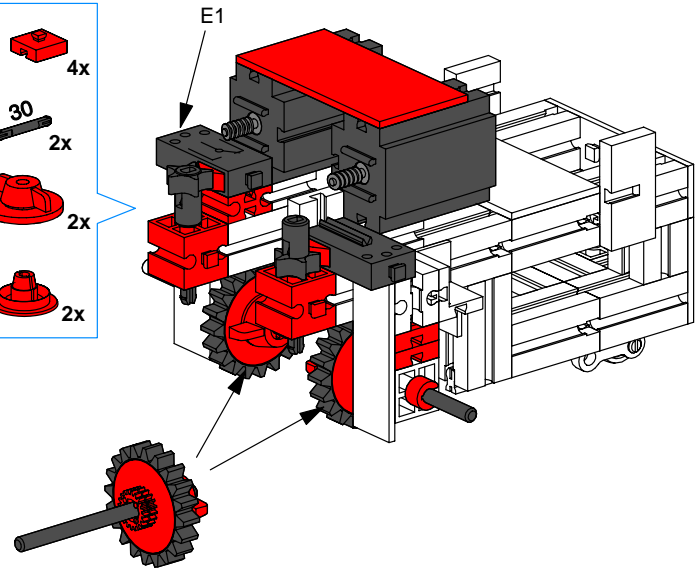

Turtle

- 1**
- 16x (grey Technic beam)
 - 1x (grey Technic connector)
 - 1x (grey Technic connector)
 - 3x (grey Technic pin)
 - 2x (red Technic pin)
 - 15 (red Technic pin)
 - 2x (red Technic pin)
 - 1x (red Technic pin)

- 2**
- 1x (red Technic beam)
 - 1x (red Technic pin)
 - 1x (red Technic pin)
 - 1x (red Technic pin)
 - 1x (red Technic pin)
 - 30 (red Technic pin)
 - 2x (red Technic pin)
 - 1x (red Technic pin)
 - 4x (red Technic pin)
 - 1x (red Technic pin)
 - 1x (black Technic wheel)

- 3**
- 1x (red Technic beam)
 - 2x (red Technic pin)
 - 2x (red Technic pin)
 - 15 (red Technic pin)
 - 2x (red Technic pin)
 - 5x (red Technic pin)
 - 2x (red Technic pin)
 - 2x (grey Technic connector)
 - 2x (red Technic pin)
 - 2x (red Technic pin)

- 5**
- 1x (grey Technic beam)
 - 2x (grey Technic connector)
 - 2x (grey Technic connector)
 - 2x (red Technic pin)
 - 2x (red Technic pin)
 - 2x (red Technic pin)
 - 2x (red Technic pin)
 - 2x (black rubber band)
 - 2x (red Technic pin)