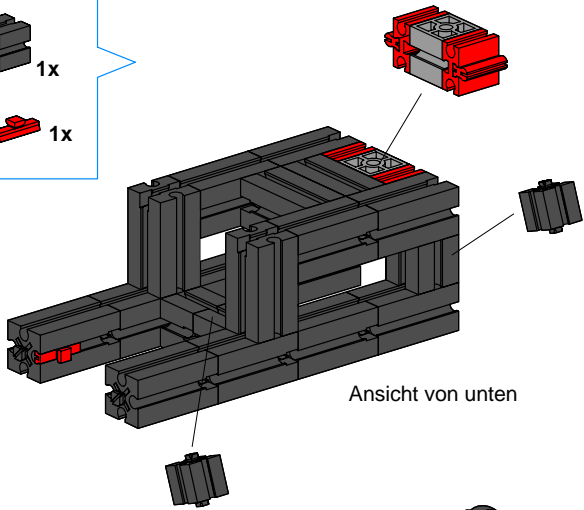

Turtle

- 1**
- 16x (grey Technic beam)
 - 1x (grey Technic connector)
 - 1x (grey Technic connector)
 - 3x (grey Technic pin)
 - 2x (red Technic pin)
 - 15 (red Technic pin)
 - 2x (red Technic pin)
 - 1x (red Technic pin)

- 2**
- 1x (red Technic beam)
 - 1x (red Technic pin)
 - 1x (red Technic pin)
 - 1x (red Technic pin)
 - 1x (red Technic pin)
 - 30 (red Technic pin)
 - 2x (red Technic pin)
 - 1x (red Technic pin)
 - 4x (red Technic pin)
 - 1x (red Technic pin)
 - 1x (black Technic wheel)

- 3**
- 1x (red Technic beam)
 - 2x (red Technic pin)
 - 2x (red Technic pin)
 - 15 (red Technic pin)
 - 2x (red Technic pin)
 - 5x (red Technic pin)
 - 2x (red Technic pin)
 - 2x (grey Technic connector)
 - 2x (red Technic pin)
 - 2x (red Technic pin)

- 5**
- 1x (grey Technic beam)
 - 2x (grey Technic connector)
 - 2x (grey Technic connector)
 - 2x (red Technic pin)
 - 2x (red Technic pin)
 - 2x (red Technic pin)
 - 2x (red Technic pin)
 - 2x (black rubber band)
 - 2x (red Technic pin)