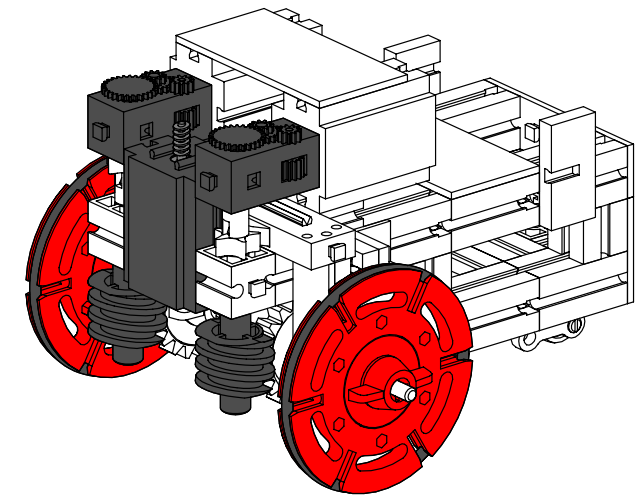

1. **5**
2. 1x (grey Technic beam)
   - 2x (grey Technic connector)
   - 2x (grey Technic connector)
   - 2x (red Technic pin)
   - 2x (red Technic pin)
   - 2x (red Technic pin)
   - 2x (red Technic pin)
   - 2x (black rubber band)
   - 2x (red Technic pin)