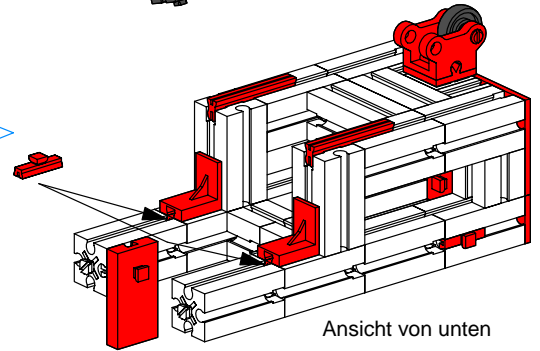

Turtle

- 1**
- 16x (grey Technic beam)
 - 1x (grey Technic connector)
 - 1x (grey Technic connector)
 - 3x (grey Technic pin)
 - 2x (red Technic pin)
 - 15 (red Technic pin)
 - 2x (red Technic pin)
 - 1x (red Technic pin)

- 2**
- 1x (red Technic beam)
 - 1x (red Technic pin)
 - 1x (red Technic pin)
 - 1x (red Technic pin)
 - 1x (red Technic pin)
 - 30 (red Technic pin)
 - 2x (red Technic pin)
 - 1x (red Technic pin)
 - 4x (red Technic pin)
 - 1x (red Technic pin)
 - 1x (black Technic wheel)

- 3**
- 1x (red Technic beam)
 - 2x (red Technic pin)
 - 2x (red Technic pin)
 - 15 (red Technic pin)
 - 2x (red Technic pin)
 - 5x (red Technic pin)
 - 2x (red Technic pin)
 - 2x (grey Technic connector)
 - 2x (red Technic pin)
 - 2x (red Technic pin)