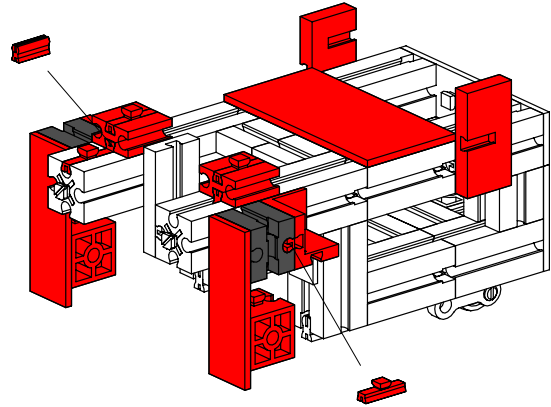

Turtle

- 1**
- 16x (grey Technic beam)
 - 1x (grey Technic connector)
 - 1x (grey Technic connector)
 - 3x (grey Technic pin)
 - 2x (red Technic pin)
 - 15 (red Technic pin)
 - 2x (red Technic pin)
 - 1x (red Technic pin)

- 2**
- 1x (red Technic beam)
 - 1x (red Technic pin)
 - 1x (red Technic pin)
 - 1x (red Technic pin)
 - 1x (red Technic pin)
 - 30 (red Technic pin)
 - 2x (red Technic pin)
 - 1x (red Technic pin)
 - 4x (red Technic pin)
 - 1x (red Technic pin)
 - 1x (black Technic wheel)

- 3**
- 1x (red Technic beam)
 - 2x (red Technic pin)
 - 2x (red Technic pin)
 - 15 (red Technic pin)
 - 2x (red Technic pin)
 - 5x (red Technic pin)
 - 2x (red Technic pin)
 - 2x (grey Technic connector)
 - 2x (red Technic pin)
 - 2x (red Technic pin)