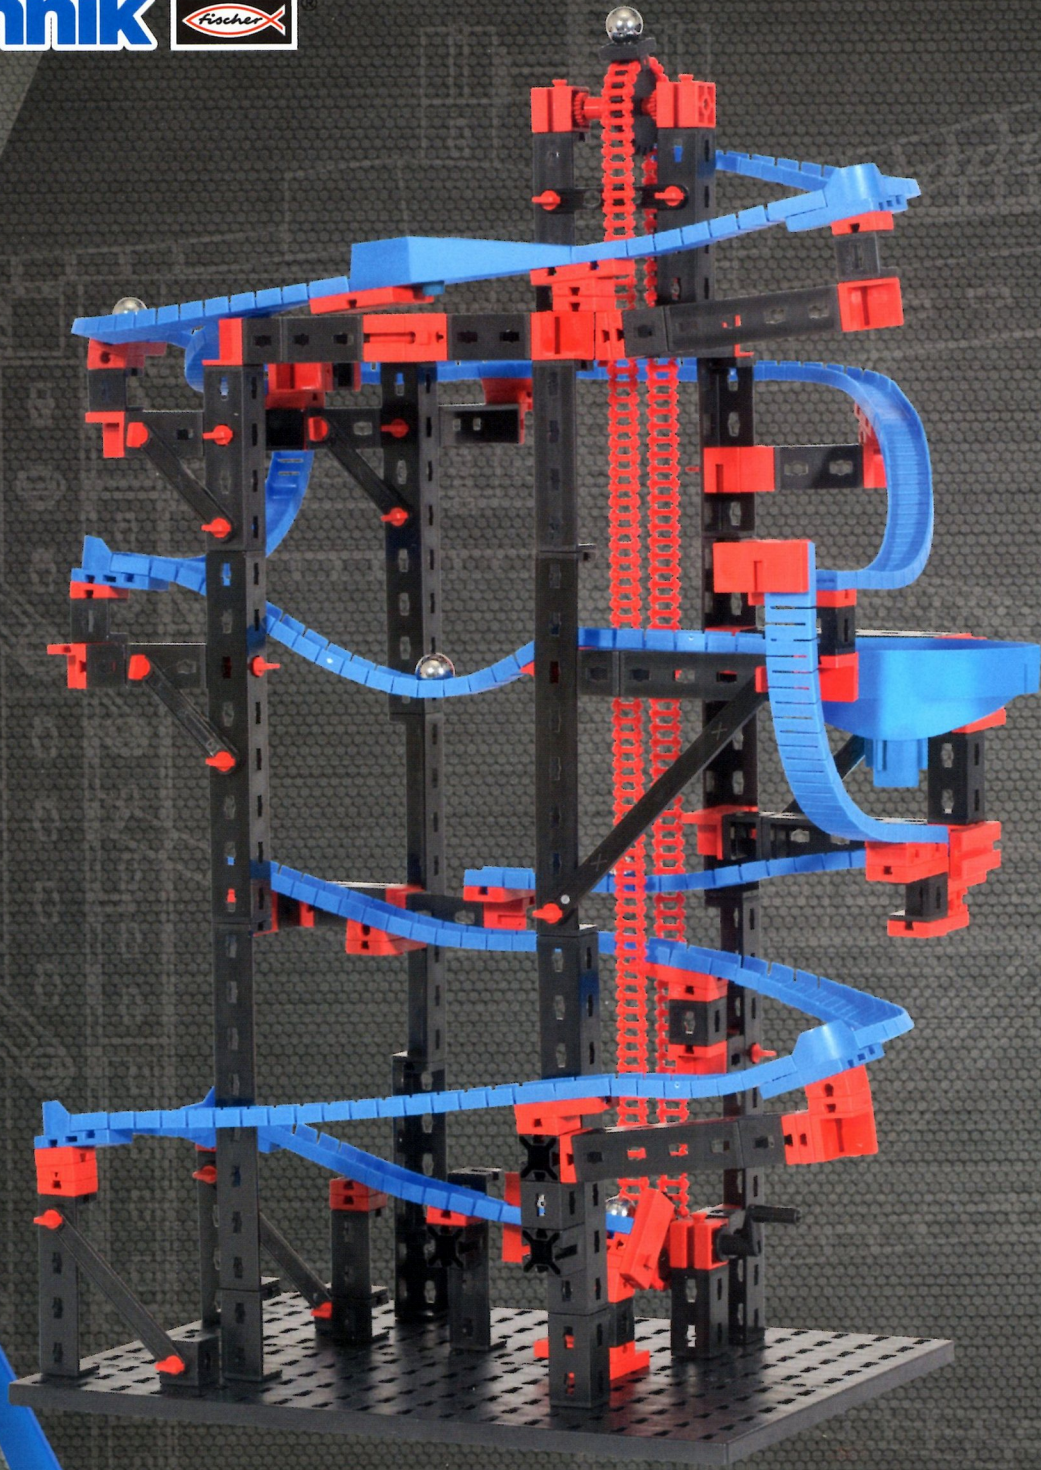

fischertechnik 

3
MODELS

Rolling
Profi

 **WARNING:**
CHOKING HAZARD — Toy contains
a marble. Not for children under 3 yrs.