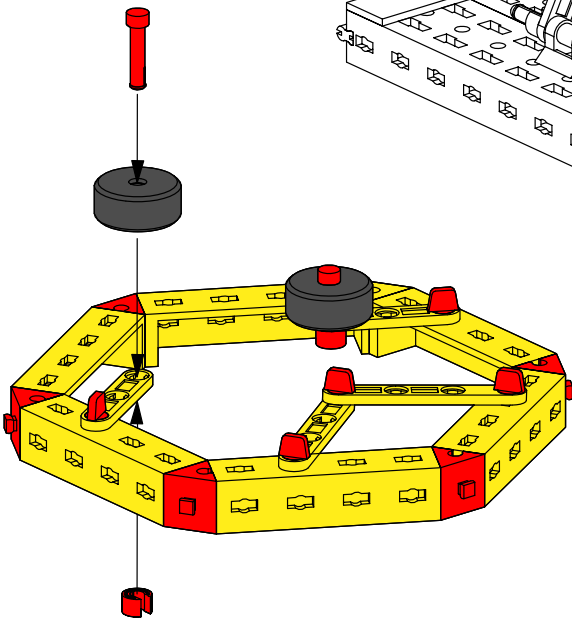

15

13

15

8

16

- 2x
- 4x
- 4x

90

18

1 x

1 x

2 x

2 x

4 x

Intelligent interface (Art. No. 30402)
not included in the modular kit

Accu Set (Art. No. 34969)
not included in the modular kit

19

- Yellow Technic Beam 1 x 10 (2x)
- Black Technic Beam 1 x 3 (2x)
- Red Technic Connector (4x)
- Black Technic Pin (2x)
- Black Technic Gear (4x)
- Black Technic Pin (2x)
- Black Technic Pin (2x)

20

- Yellow Technic Beam 1 x 10 (6x)
- Yellow Technic Beam 1 x 45 (2x)
- Yellow Technic Beam 1 x 30 (2x)
- Red Technic Connector 60° (6x)
- Black Technic Gear (2x)
- Red Technic Pin (2x)
- Red Technic Pin (4)
- Red Technic Pin (5x)
- Red Technic Connector (2x)