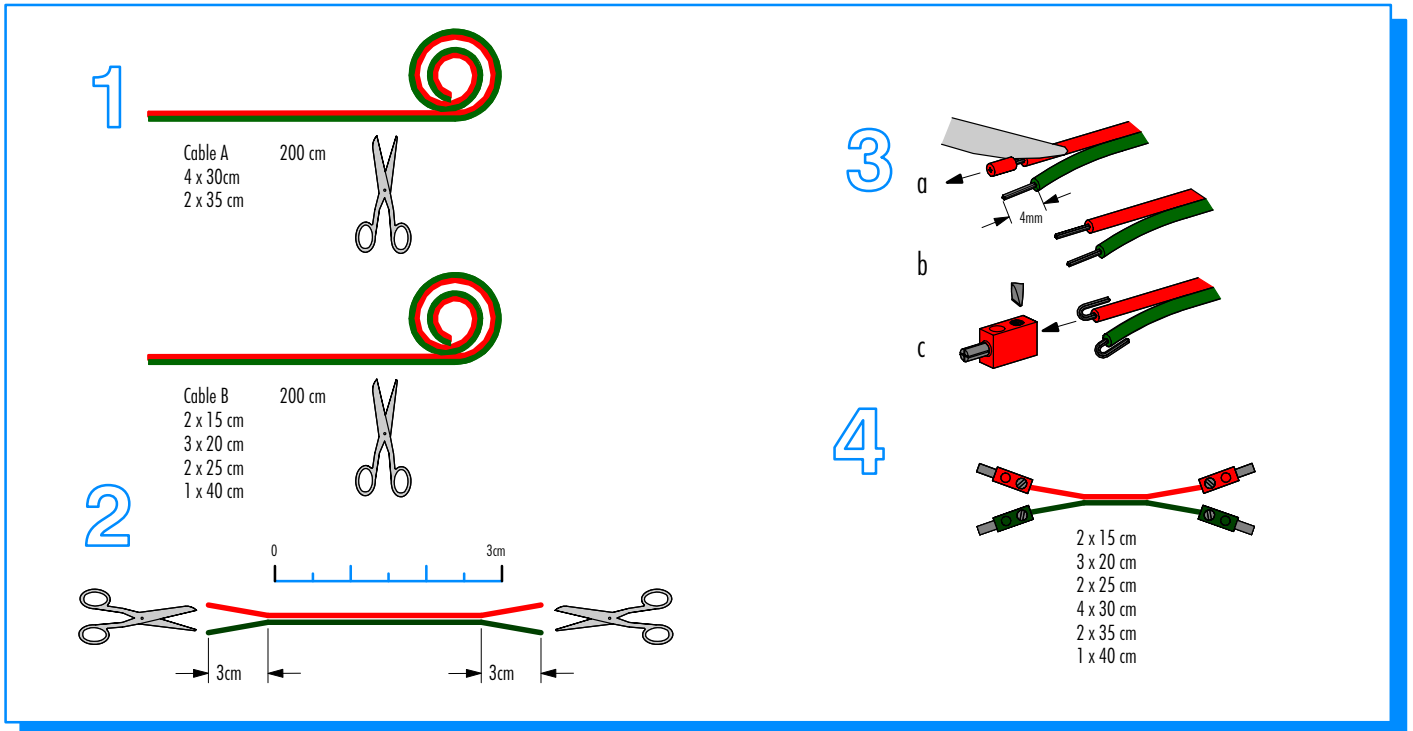

- Yellow Technic Beam 1 x 10 (2x)
- Black Technic Beam 1 x 3 (2x)
- Red Technic Connector (4x)
- Black Technic Pin (2x)
- Black Technic Gear (4x)
- Black Technic Pin (2x)
- Black Technic Pin (2x)

20

- Yellow Technic Beam 1 x 10 (6x)
- Yellow Technic Beam 1 x 45 (2x)
- Yellow Technic Beam 1 x 30 (2x)
- Red Technic Connector 60° (6x)
- Black Technic Gear (2x)
- Red Technic Pin (2x)
- Red Technic Pin (4)
- Red Technic Pin (5x)
- Red Technic Connector (2x)

20

21  2x

 2x

Plugs and cables

Circuit diagram