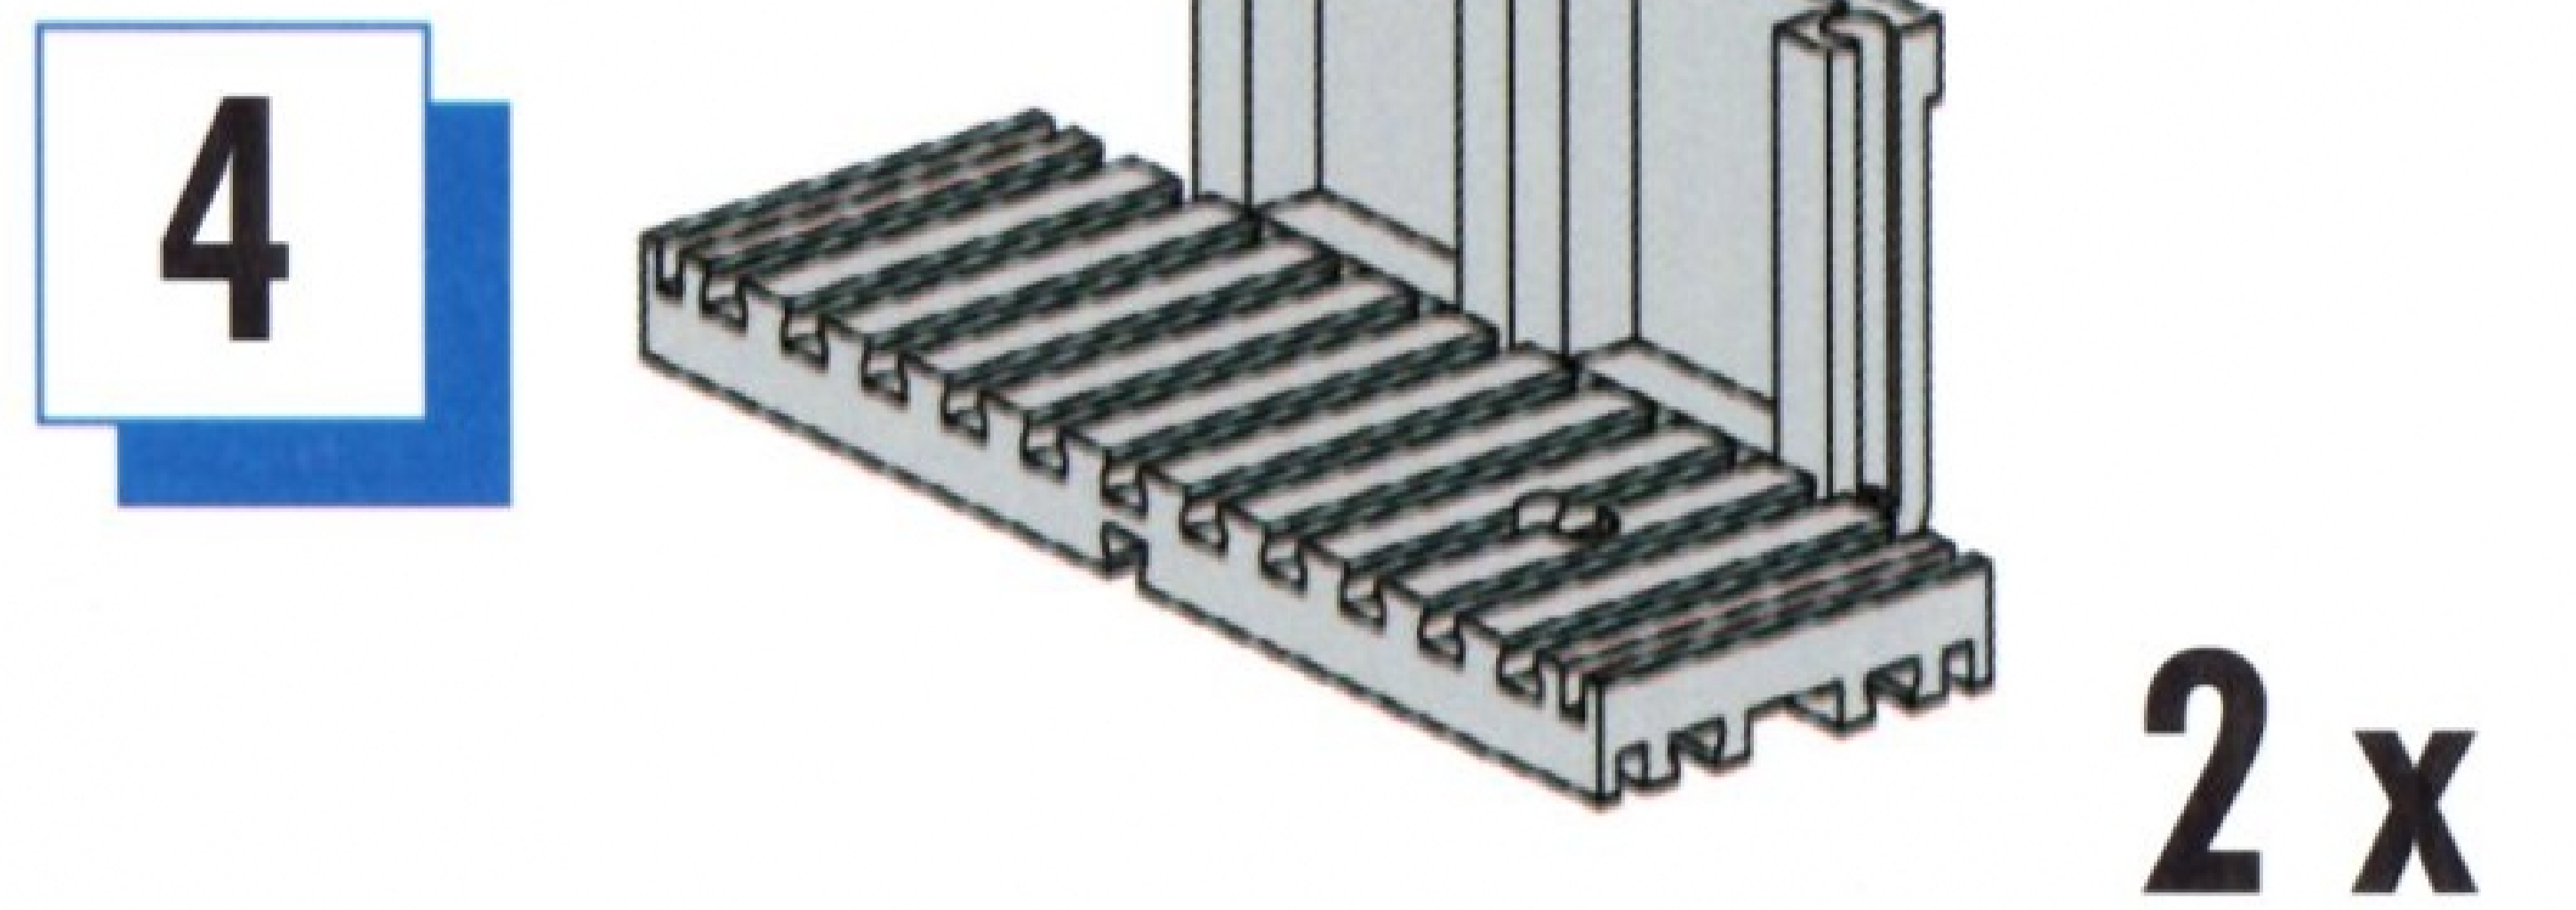

Einzelteilübersicht Spare parts list

	31 010 8 x		31 061 6 x		31 843 2 x		32 071 6 x
	31 011 10 x		31 426 3 x		31 848 14 x		32 228 2 x
	31 019 1 x		31 436 7 x		31 981 5 x		32 316 1 x
	31 021 1 x		31 597 2 x		31 982 20 x		32 870 2 x
	31 058 2 x		31 690 1 x		31 983 2 x		32 879 12 x
	31 060 2 x		31 790 52 x		32 064 17 x		32 880 1 x