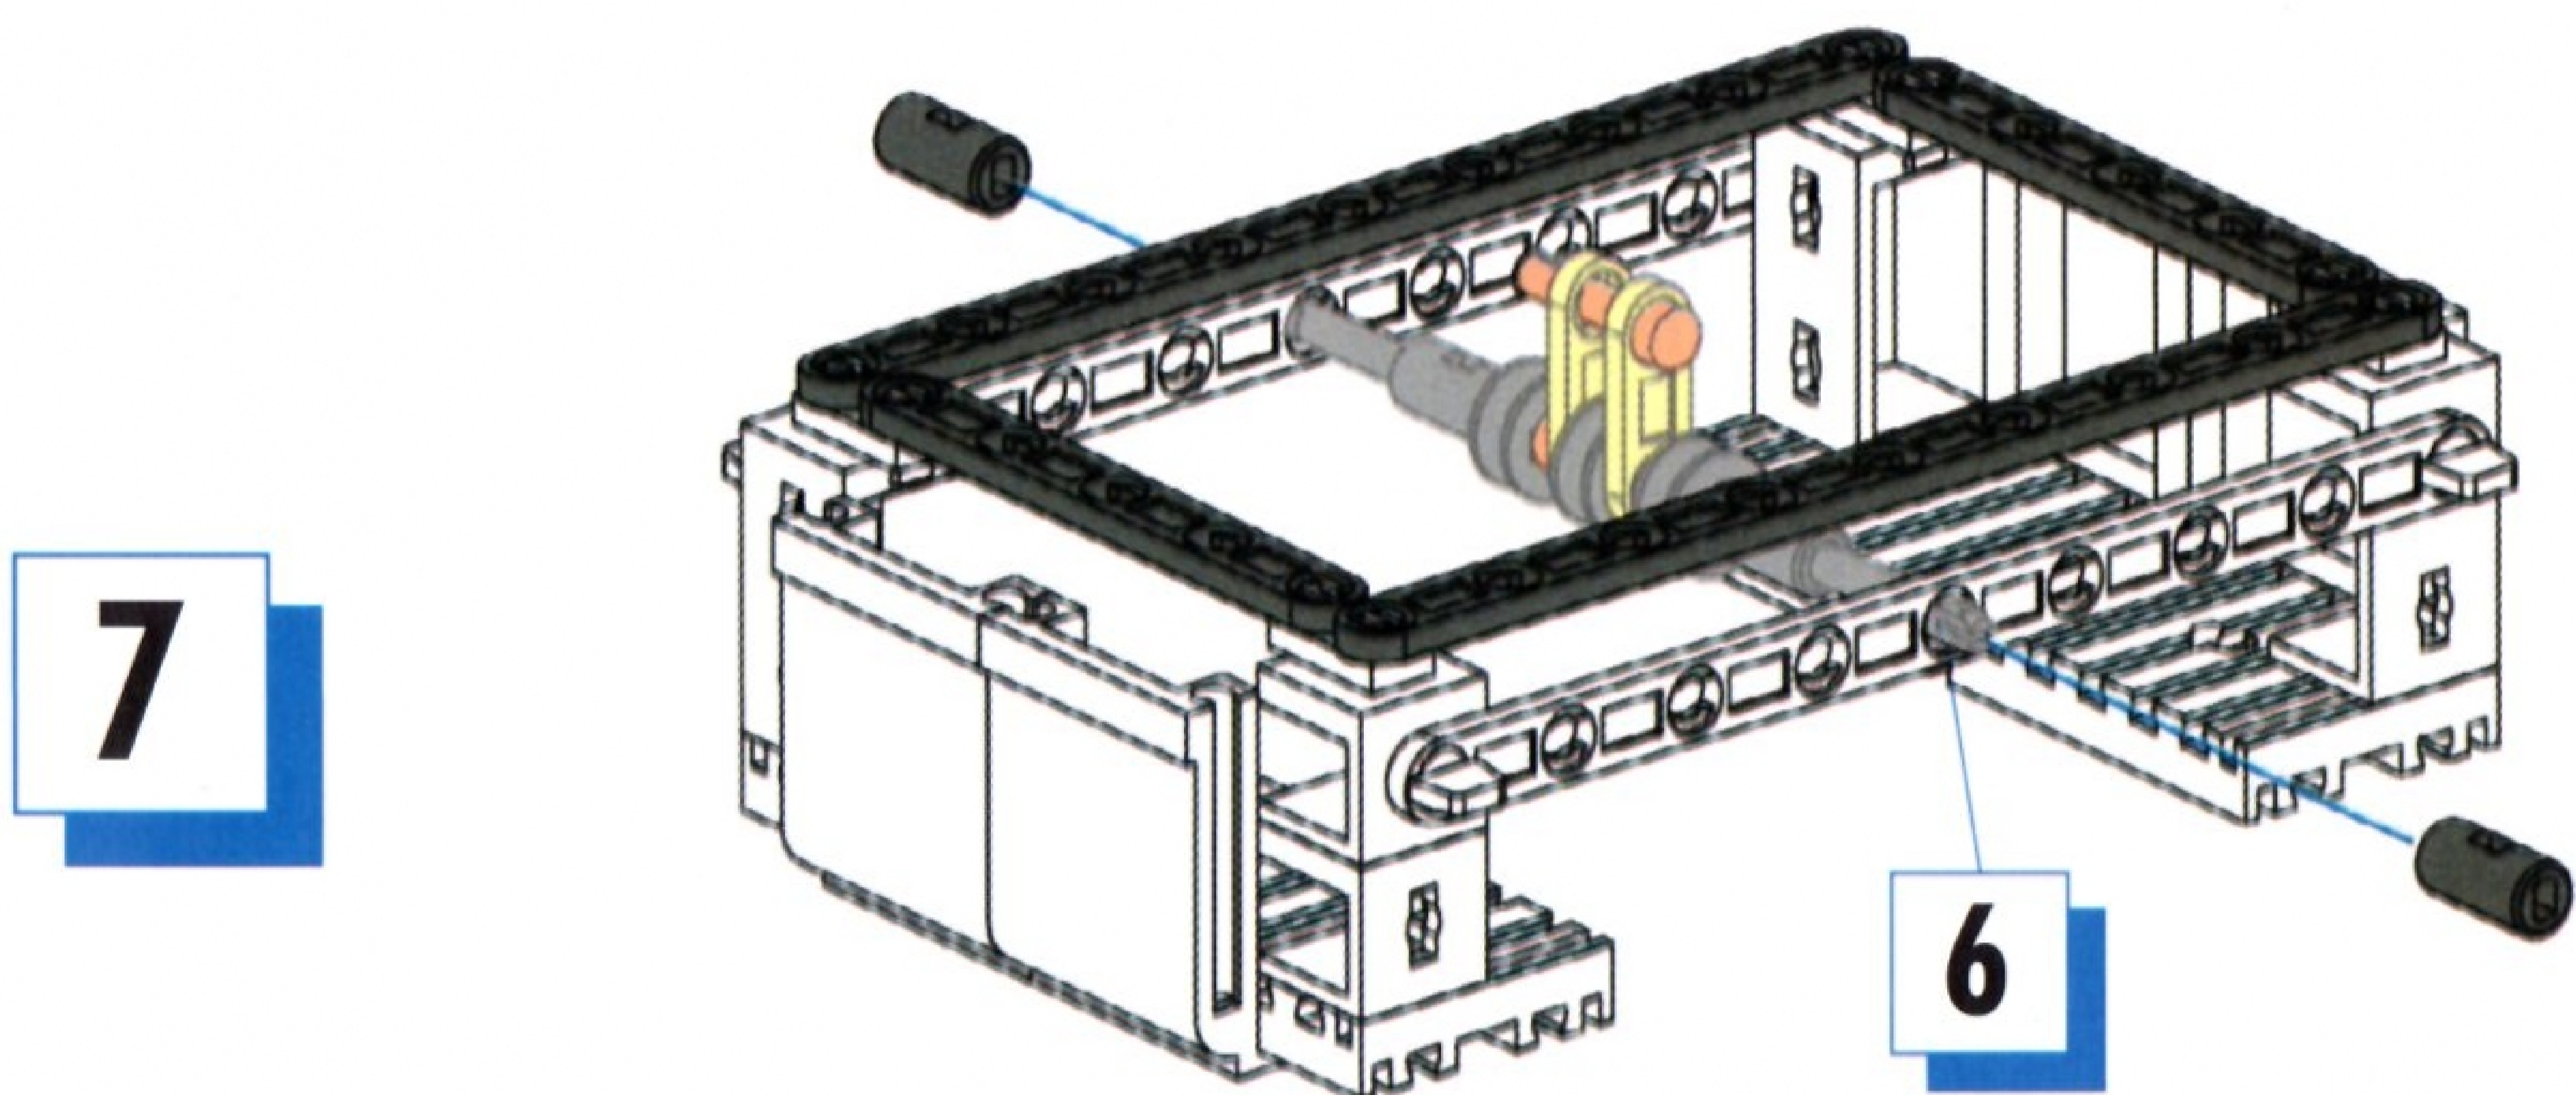

Einzelteilübersicht Spare parts list

	31 010 8 x		31 061 6 x		31 843 2 x		32 071 6 x
	31 011 10 x		31 426 3 x		31 848 14 x		32 228 2 x
	31 019 1 x		31 436 7 x		31 981 5 x		32 316 1 x
	31 021 1 x		31 597 2 x		31 982 20 x		32 870 2 x
	31 058 2 x		31 690 1 x		31 983 2 x		32 879 12 x
	31 060 2 x		31 790 52 x		32 064 17 x		32 880 1 x