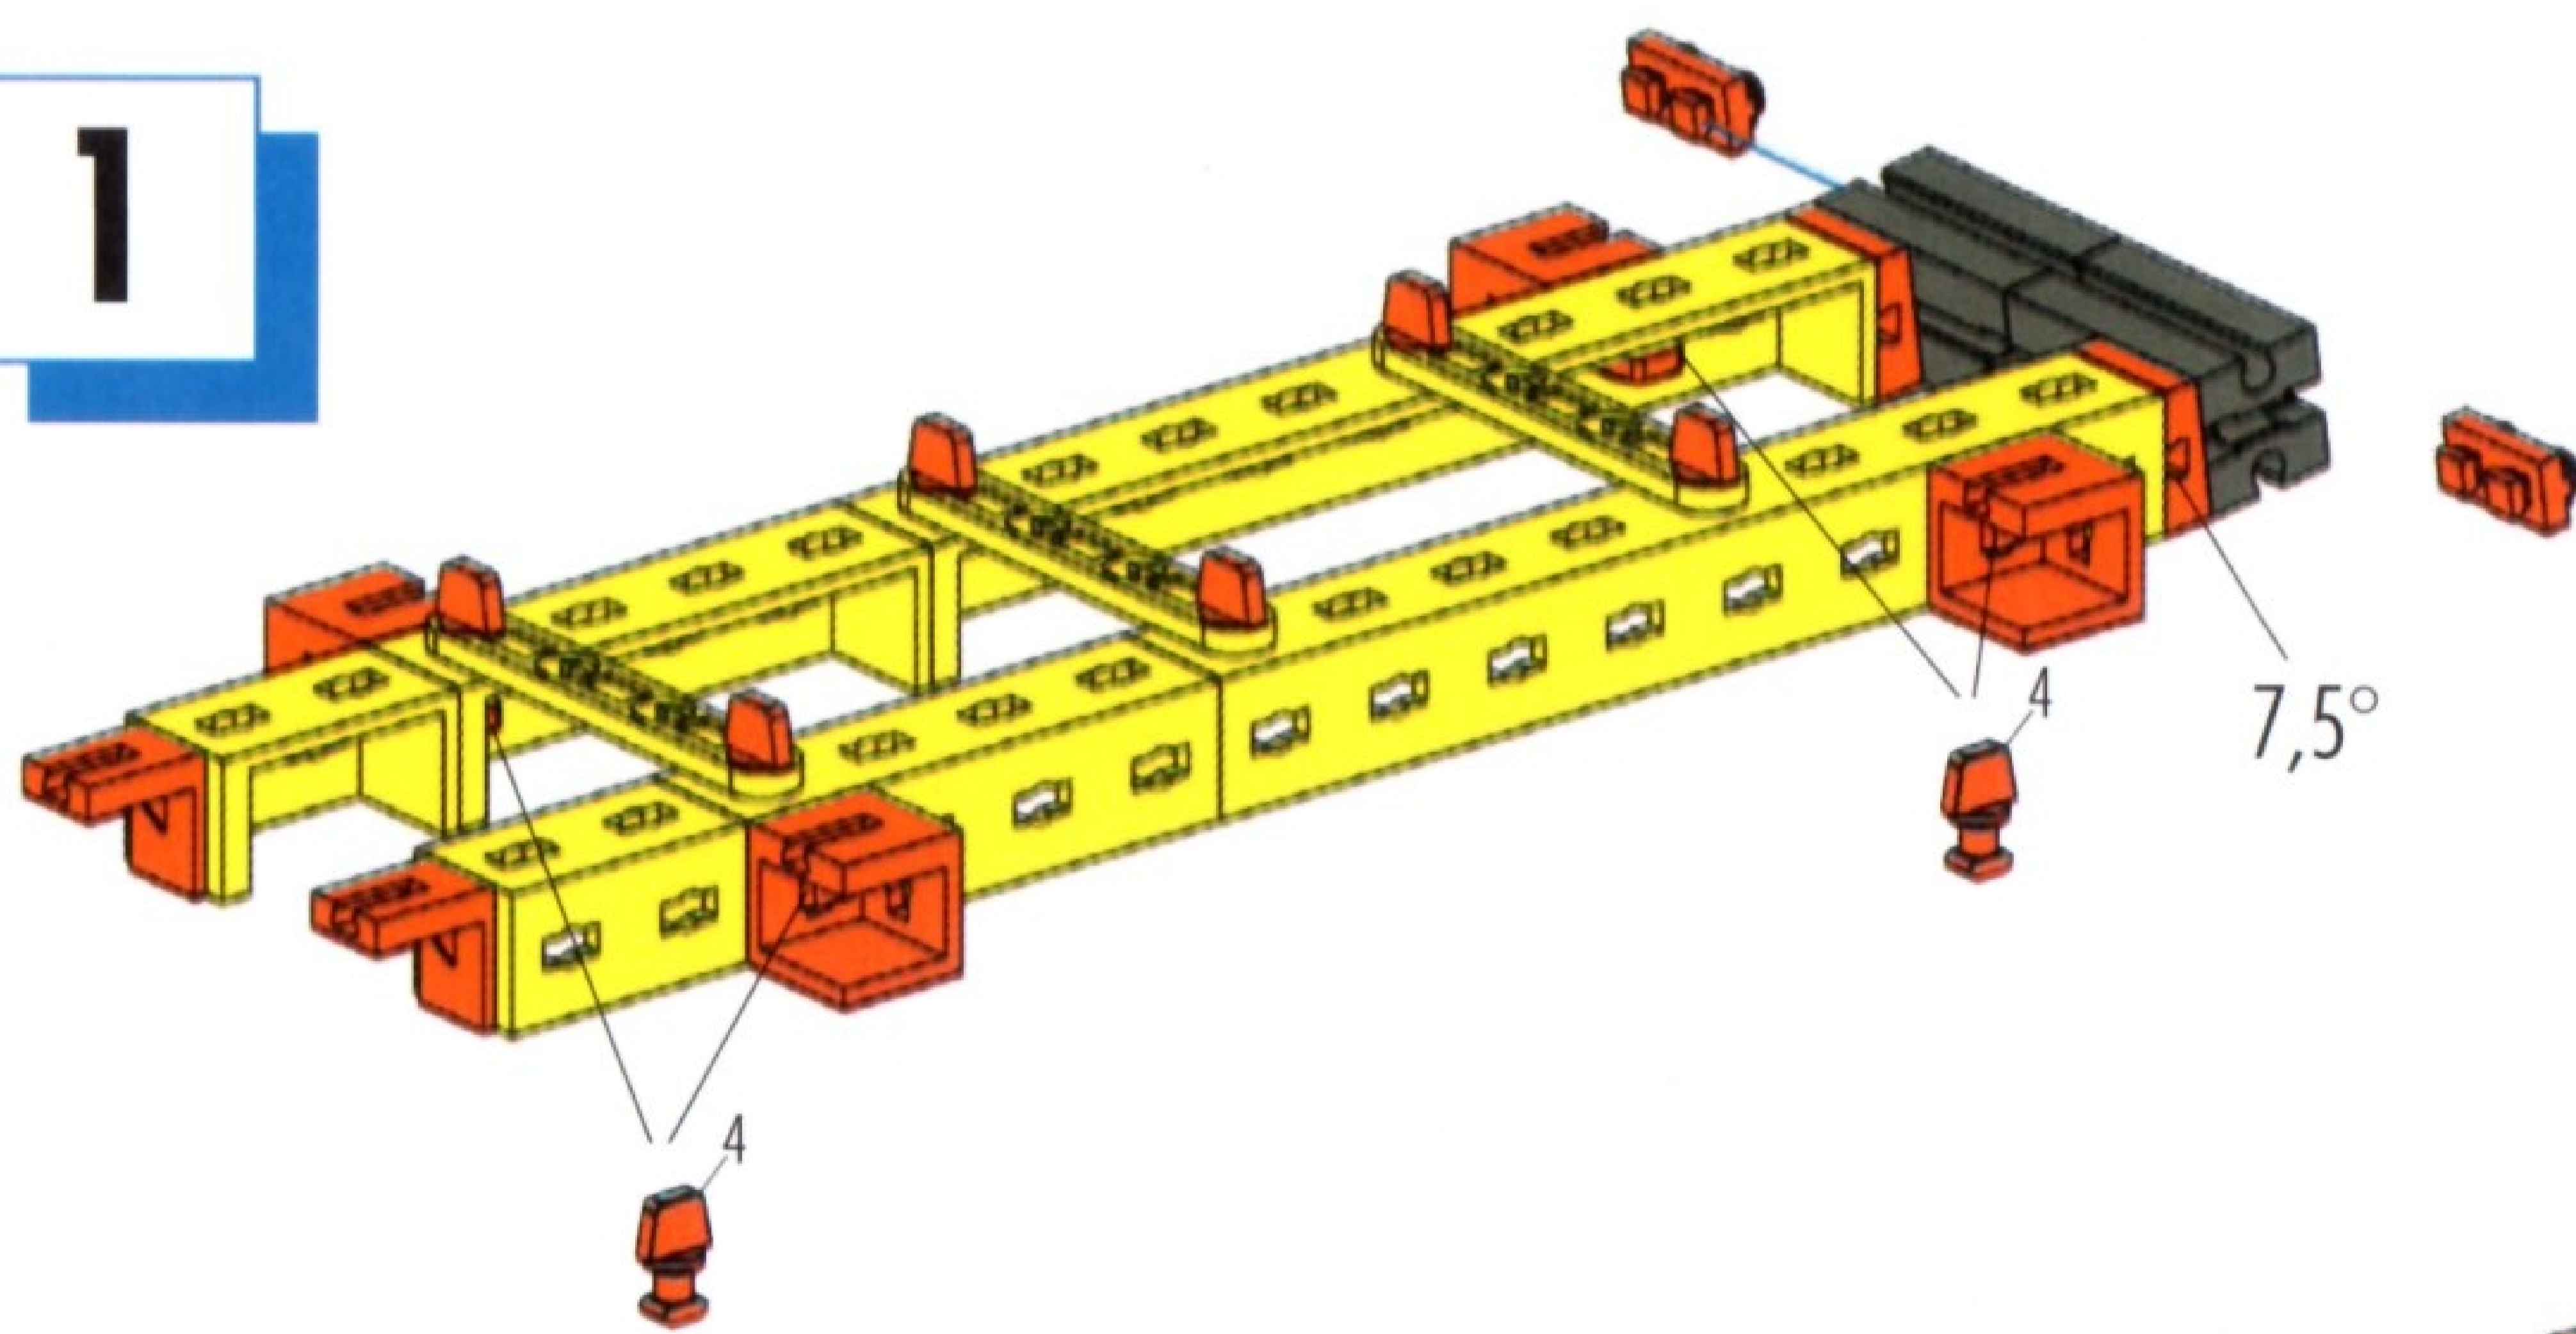

NO. 54

Collectibles

FAN CLUB Model

Truck with container trailer and gantry crane

Combine the new ADVANCED Universal 4 building set with the ADVANCED Universal Starter and you can recreate the new Fan Club Model for yourself. The truck with its long semi-trailer can position itself directly behind the mobile and rotating gantry crane. You can unload the container from the semi-trailer with it. If you want to uncouple the trailer from the tractor, that also isn't a problem at all. Simply extend the struts of the semi-trailer, uncouple the semi-trailer and your truck can already move ahead without a semi-trailer.

A really successful model that will surely be a lot of fun for you to not only build but also play.

Have fun reconstructing the model

BUILDING INSTRUCTIONS

Universal 4
Sattelschlepper

20

Universal Starter

1-19 **Hafenkran**

Seite / Page 49

21

1

2

Einzelteilübersicht Spare parts list

	31 010 8 x		31 061 6 x		31 843 2 x		32 071 6 x
	31 011 10 x		31 426 3 x		31 848 14 x		32 228 2 x
	31 019 1 x		31 436 7 x		31 981 5 x		32 316 1 x
	31 021 1 x		31 597 2 x		31 982 20 x		32 870 2 x
	31 058 2 x		31 690 1 x		31 983 2 x		32 879 12 x
	31 060 2 x		31 790 52 x		32 064 17 x		32 880 1 x