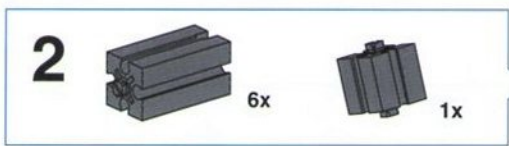

Inhalt
Contents
Contenu

Inhoud
Contenido
Conteúdo

Inhalt
Contents
Contenu

Inhoud
Contenido
Conteúdo

5  2x  2x  2x  3x  1x

6  8x  1x

4  2x  1x  8x  8x  15 2x

5  8x  2x  2x  1x  2x

6

	2x		1x		1x		1x		2x		1x
---	----	---	----	---	----	--	----	---	----	---	----

5

1x 8x 2x 1x

6

4x 2x 1x

7  4x  2x  1x  1x

- 6**
- Red 1x3 Technic Cabin 1x
 - Red 1x3 Technic Plate 1x
 - Grey 1x4 Technic Tire 4x
 - Grey 1x4 Technic Axle 1x
 - Red 1x2 Technic Pin 1x
 - Red 1x2 Technic L-Shape 2x
 - Red 1x2 Technic Pin 2x
 - Red 1x2 Technic Hook 2x
 - Blue Rubber Band 1x