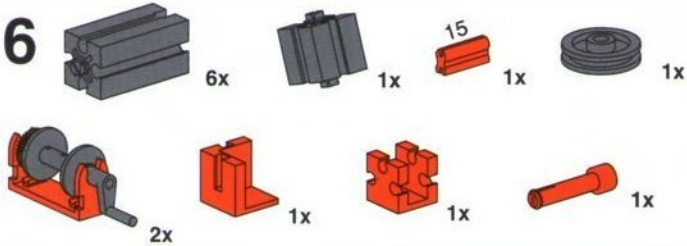

6

	2x		1x		1x		1x		2x		1x
---	----	---	----	---	----	--	----	---	----	---	----

5

1x 8x 2x 1x

6

4x 2x 1x

7  4x  2x  1x  1x

- 6**
- Red 1x3 Technic Cabin 1x
 - Red 1x3 Technic Plate 1x
 - Grey 1x4 Technic Tire 4x
 - Grey 1x4 Technic Axle 1x
 - Red 1x2 Technic Pin 1x
 - Red 1x2 Technic L-Shape 2x
 - Red 1x2 Technic Pin 2x
 - Red 1x2 Technic Hook 2x
 - Blue Rubber Band 1x

1  3x  4x  10x

2  1x  2x  4x
 2x  2x

3  10x  2x

4

5

6

7

fischertechnik GmbH
Weinhalde 14-18
D - 72178 Waldachtal