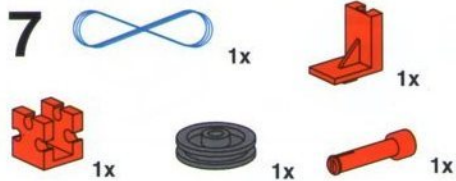

6

	2x		1x		1x		1x		2x		1x
---	----	---	----	---	----	--	----	---	----	---	----

5

1x 8x 2x 1x

6

4x 2x 1x

7  4x  2x  1x  1x

- 6**
- Red 1x3 Technic Cabin 1x
 - Red 1x3 Technic Plate 1x
 - Grey 1x4 Technic Tire 4x
 - Grey 1x4 Technic Axle 1x
 - Red 1x2 Technic Pin 1x
 - Red 1x2 Technic L-Shape 2x
 - Red 1x2 Technic Pin 2x
 - Red 1x2 Technic Hook 2x
 - Blue Rubber Band 1x

1  3x  4x  10x

2  1x  2x  4x
 2x  2x

3  10x  2x

4

5

6

7

fischertechnik GmbH
Weinhalde 14-18
D - 72178 Waldachtal