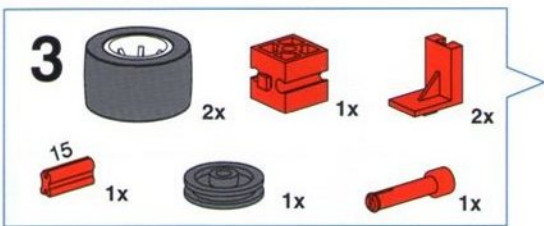

Inhalt
Contents
Contenu

Inhoud
Contenido
Conteúdo

Inhalt
Contents
Contenu

Inhoud
Contenido
Conteúdo

5  2x  2x  2x  3x  1x

6  8x  1x

4  2x  1x  8x  8x  15 2x

5  8x  2x  2x  1x  2x

6

	2x		1x		1x		1x		2x		1x
---	----	---	----	---	----	--	----	---	----	---	----

5

1x 8x 2x 1x

6

4x 2x 1x

7  4x  2x  1x  1x

- 6**
- Red 1x3 Technic Cabin 1x
 - Red 1x3 Technic Plate 1x
 - Grey 1x4 Technic Tire 4x
 - Grey 1x4 Technic Axle 1x
 - Red 1x2 Technic Pin 1x
 - Red 1x2 Technic L-Shape 2x
 - Red 1x2 Technic Pin 2x
 - Red 1x2 Technic Hook 2x
 - Blue Rubber Band 1x