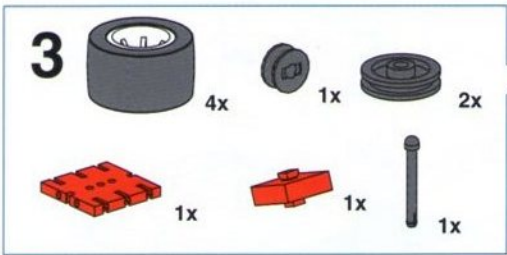

Inhalt
Contents
Contenu

Inhoud
Contenido
Conteúdo

Inhalt
Contents
Contenu

Inhoud
Contenido
Conteúdo

5  2x  2x  2x  3x  1x

6  8x  1x

4  2x  1x  8x  8x  15 2x

5  8x  2x  2x  1x  2x

6

	2x		1x		1x		1x		2x		1x
---	----	---	----	---	----	--	----	---	----	---	----

5

1x 8x 2x 1x

6

4x 2x 1x

7  4x  2x  1x  1x

- 6**
- Red 1x3 Technic Cabin 1x
 - Red 1x3 Technic Plate 1x
 - Grey 1x4 Technic Tire 4x
 - Grey 1x4 Technic Axle 1x
 - Red 1x2 Technic Pin 1x
 - Red 1x2 Technic L-Shape 2x
 - Red 1x2 Technic Pin 2x
 - Red 1x2 Technic Hook 2x
 - Blue Rubber Band 1x