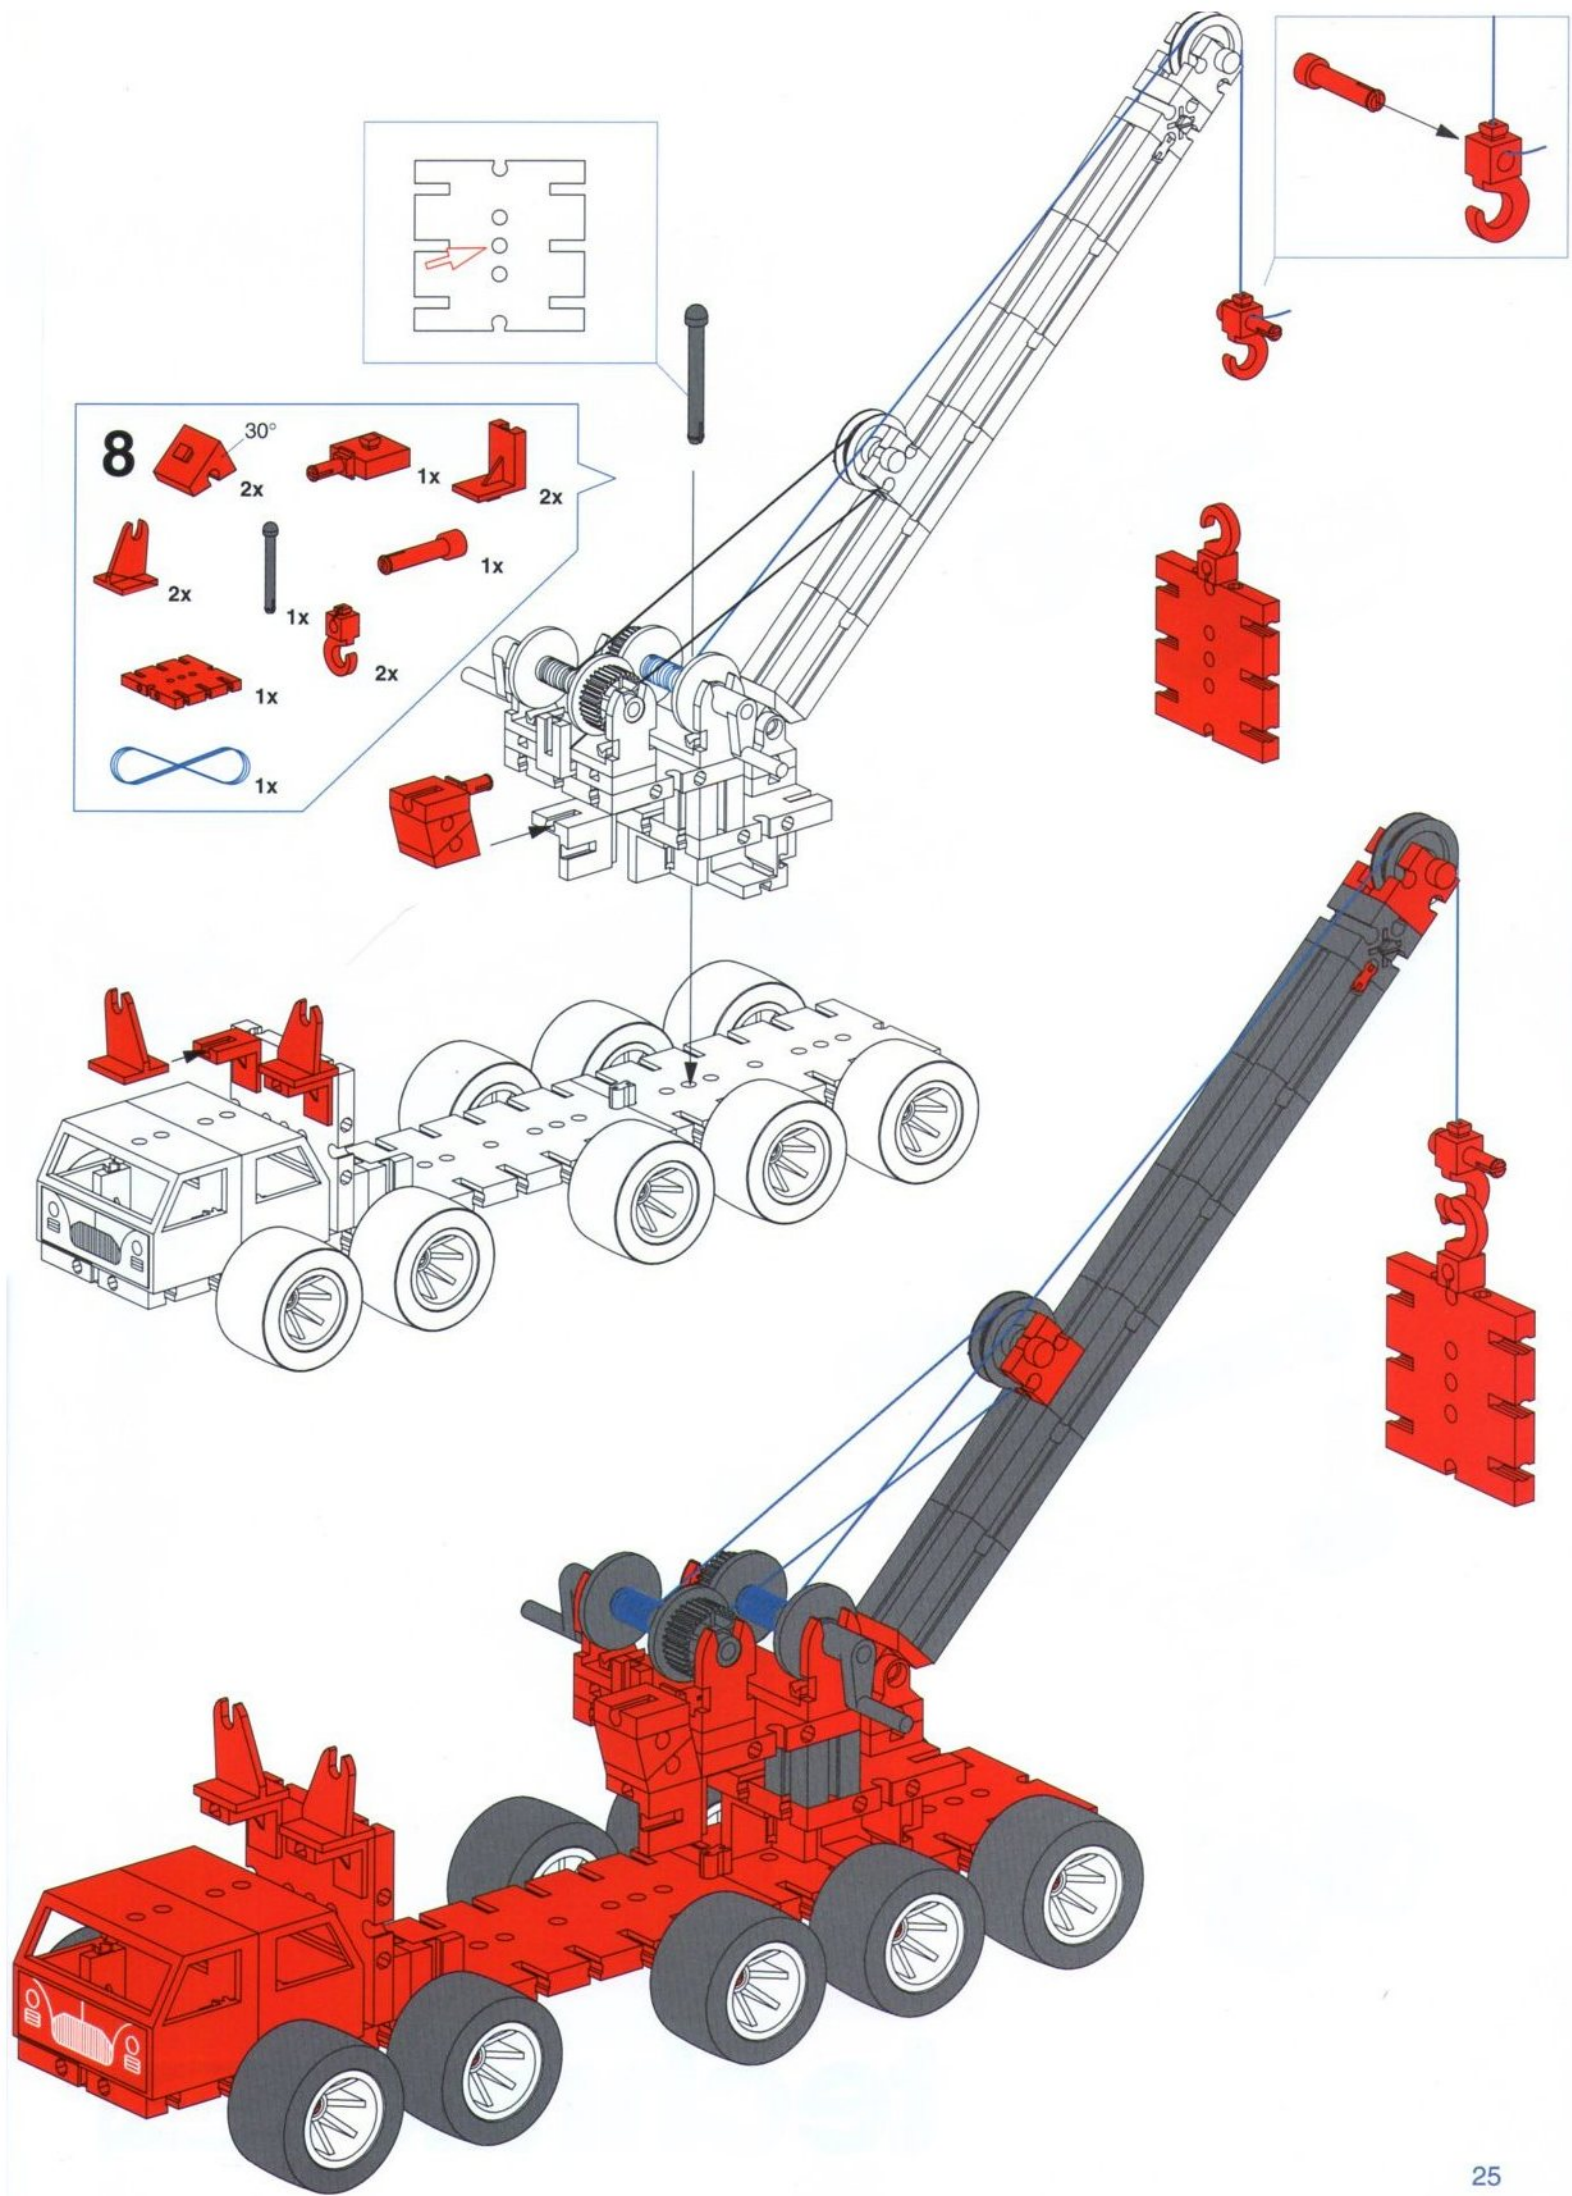

6

4x  2x  1x 

4

- 4x Grey Technic Axle (1/2)
- 3x Red Technic 30° Connector
- 1x Red Technic Pin (15)
- 4x Grey Technic Axle (1/2)

5

- 1x Grey Technic Axle (1/2)
- 1x Grey Technic Axle (1/2)
- 2x Red Technic Connector
- 2x Red Technic Hook
- 3x Red Technic Pin (3)
- 1x Blue Rubber Band
- 2x Grey Technic Wheel

1  3x  4x  10x

2  1x  2x  4x
 2x  2x

3  10x  2x

4

5

6

7

fischertechnik 