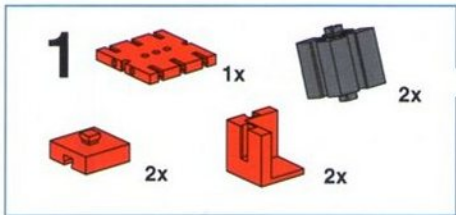

6

- 8x
- 1x

4  2x  1x  8x  8x  15 2x

5  8x  2x  2x  1x  2x

6

	2x		1x		1x		1x		2x		1x
---	----	---	----	---	----	--	----	---	----	---	----

5

1x  8x  2x  1x 

6

4x  2x  1x 

4

- 4x Grey Technic Axle (1/2)
- 3x Red Technic 30° Connector
- 1x Red Technic Pin (15)
- 4x Grey Technic Axle (1/2)

5

- 1x Grey Technic Axle (1/2)
- 1x Grey Technic Axle (1/2)
- 2x Red Technic Connector
- 2x Red Technic Hook
- 3x Red Technic Pin (3)
- 1x Blue Rubber Band
- 2x Grey Technic Wheel