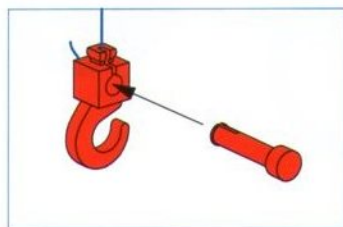

6

4x  2x  1x 

4

- 4x Grey Technic Axle (1/2)
- 3x Red Technic 30° Connector
- 1x Red Technic Pin (15)
- 4x Grey Technic Axle (1/2)

5

- 1x Grey Technic Axle (1/2)
- 1x Grey Technic Axle (1/2)
- 2x Red Technic Connector
- 2x Red Technic Hook
- 3x Red Technic Pin (3)
- 1x Blue Rubber Band
- 2x Grey Technic Wheel