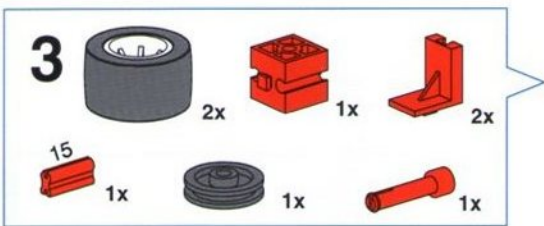

Inhalt
Contents
Contenu

Inhoud
Contenido
Conteúdo

Contenuto
Содержание
目录

Inhalt
Contents
Contenu

Inhoud
Contenido
Conteúdo

Contenuto
Содержание
目录

5

- 2x
- 2x
- 2x
- 3x
- 1x

6

- 8x
- 1x

4  2x  1x  8x  8x  15 2x

5  8x  2x  2x  1x  2x

6

	2x		1x		1x		1x		2x		1x
---	----	---	----	---	----	--	----	---	----	---	----

5

1x  8x  2x  1x 

6

4x  2x  1x 

4

- 4x Grey Technic Axle (1/2)
- 3x Red Technic 30° Connector
- 1x Red Technic Pin (15)
- 4x Grey Technic Axle (1/2)

5

- 1x Grey Technic Axle (1/2)
- 1x Grey Technic Axle (1/2)
- 2x Red Technic Connector
- 2x Red Technic Hook
- 3x Red Technic Pin (3)
- 1x Blue Rubber Band
- 2x Grey Technic Wheel