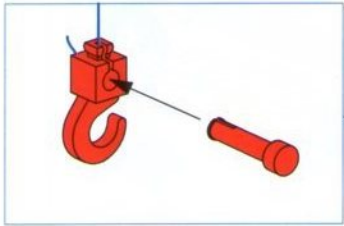

1. **6**
2. Red 1x3 Technic Cabin 1x
   - Red 1x3 Technic Plate 1x
   - Grey 1x4 Technic Tire 4x
   - Grey 1x4 Technic Axle 1x
   - Red 1x2 Technic Pin 1x
   - Red 1x2 Technic L-Shape 2x
   - Red 1x2 Technic Pin 2x
   - Red 1x2 Technic Hook 2x
   - Blue Rubber Band 1x