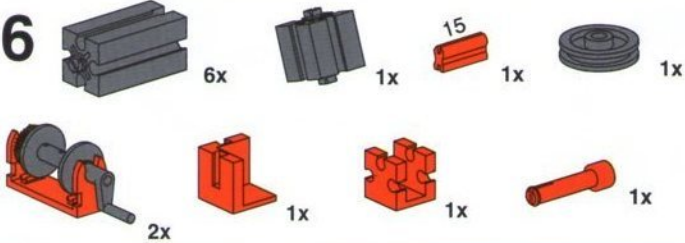

7  4x  2x  1x  1x

- 6**
- Red 1x3 Technic Cabin 1x
 - Red 1x3 Technic Plate 1x
 - Grey 1x4 Technic Tire 4x
 - Grey 1x4 Technic Axle 1x
 - Red 1x2 Technic Pin 1x
 - Red 1x2 Technic L-Shape 2x
 - Red 1x2 Technic Pin 2x
 - Red 1x2 Technic Hook 2x
 - Blue Rubber Band 1x

1  3x  4x  10x

2  1x  2x  4x
 2x  2x

3  10x  2x

4

5

6

7

fischertechnik 