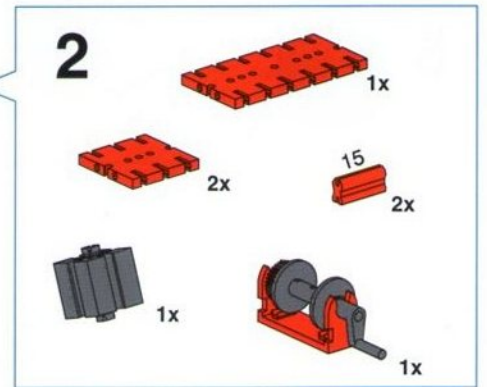

6

- 8x
- 1x

4  2x  1x  8x  8x  15 2x

5  8x  2x  2x  1x  2x

6

	2x		1x		1x		1x		2x		1x
---	----	---	----	---	----	--	----	---	----	---	----

5

1x  8x  2x  1x 

6

4x  2x  1x 

4

- 4x Grey Technic Axle (1/2)
- 3x Red Technic 30° Connector
- 1x Red Technic Pin (15)
- 4x Grey Technic Axle (1/2)

5

- 1x Grey Technic Axle (1/2)
- 1x Grey Technic Axle (1/2)
- 2x Red Technic Connector
- 2x Red Technic Hook
- 3x Red Technic Pin (3)
- 1x Blue Rubber Band
- 2x Grey Technic Wheel