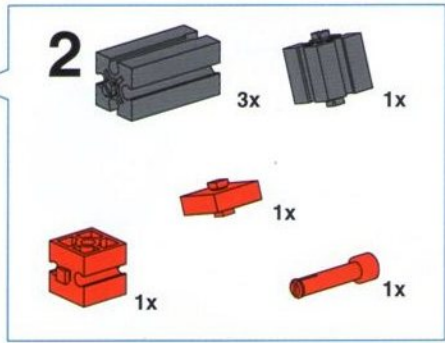

Inhalt
Contents
Contenu

Inhoud
Contenido
Conteúdo

Contenuto
Содержание
目录

Inhalt
Contents
Contenu

Inhoud
Contenido
Conteúdo

Contenuto
Содержание
目录

5

- 2x
- 2x
- 2x
- 3x
- 1x

6

- 8x
- 1x

4  2x  1x  8x  8x  15 2x

5  8x  2x  2x  1x  2x

6

	2x		1x		1x		1x		2x		1x
---	----	---	----	---	----	--	----	---	----	---	----

5

1x  8x  2x  1x 

6

4x  2x  1x 

4

- 4x Grey Technic Axle (1/2)
- 3x Red Technic 30° Connector
- 1x Red Technic Pin (15)
- 4x Grey Technic Axle (1/2)

5

- 1x Grey Technic Axle (1/2)
- 1x Grey Technic Axle (1/2)
- 2x Red Technic Connector
- 2x Red Technic Hook
- 3x Red Technic Pin (3)
- 1x Blue Rubber Band
- 2x Grey Technic Wheel