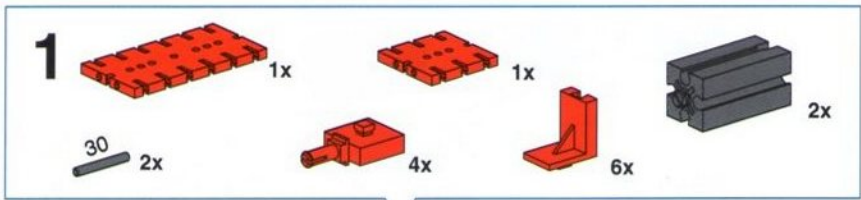

6

- 8x
- 1x

4  2x  1x  8x  8x  15 2x

5  8x  2x  2x  1x  2x

6

	2x		1x		1x		1x		2x		1x
---	----	---	----	---	----	--	----	---	----	---	----

5

1x  8x  2x  1x 

6

4x  2x  1x 

4

- 4x Grey Technic Axle (1/2)
- 3x Red Technic 30° Connector
- 1x Red Technic Pin (15)
- 4x Grey Technic Axle (1/2)

5

- 1x Grey Technic Axle (1/2)
- 1x Grey Technic Axle (1/2)
- 2x Red Technic Connector
- 2x Red Technic Hook
- 3x Red Technic Pin (3)
- 1x Blue Rubber Band
- 2x Grey Technic Wheel