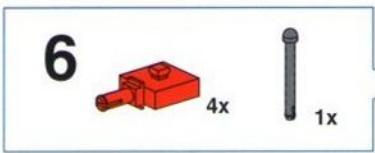

6

- 8x
- 1x

4  2x  1x  8x  8x  15 2x

5  8x  2x  2x  1x  2x

6

	2x		1x		1x		1x		2x		1x
---	----	---	----	---	----	--	----	---	----	---	----

5

1x  8x  2x  1x 

6

4x  2x  1x 

4

- 4x Grey Technic Axle (1/2)
- 3x Red Technic 30° Connector
- 1x Red Technic Pin (15)
- 4x Grey Technic Axle (1/2)

5

- 1x Grey Technic Axle (1/2)
- 1x Grey Technic Axle (1/2)
- 2x Red Technic Connector
- 2x Red Technic Hook
- 3x Red Technic Pin (3)
- 1x Blue Rubber Band
- 2x Grey Technic Wheel