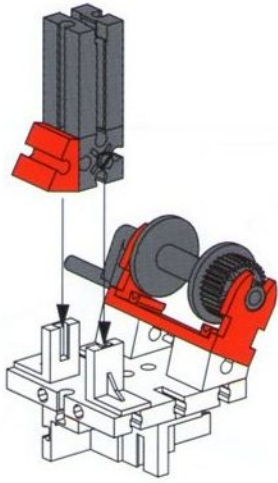

6

4x  2x  1x 

4

- 4x Grey Technic Axle (1/2)
- 3x Red Technic 30° Connector
- 1x Red Technic Pin (15)
- 4x Grey Technic Axle (1/2)

5

- 1x Grey Technic Axle (1/2)
- 1x Grey Technic Axle (1/2)
- 2x Red Technic Connector
- 2x Red Technic Hook
- 3x Red Technic Pin (3)
- 1x Blue Rubber Band
- 2x Grey Technic Wheel

7  4x  2x  1x  1x

- 6**
- Red 1x3 Technic Cabin 1x
 - Red 1x3 Technic Plate 1x
 - Grey 1x4 Technic Tire 4x
 - Grey 1x4 Technic Axle 1x
 - Red 1x2 Technic Pin 1x
 - Red 1x2 Technic L-Shape 2x
 - Red 1x2 Technic Pin 2x
 - Red 1x2 Technic Hook 2x
 - Blue Rubber Band 1x