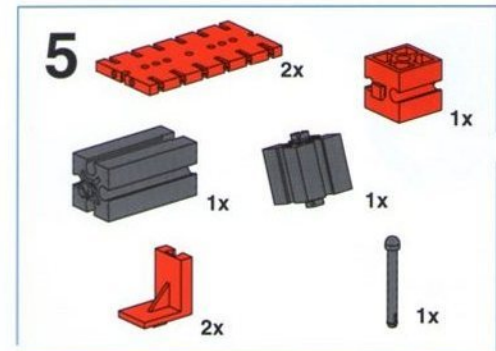

6

- 8x
- 1x

4  2x  1x  8x  8x  15 2x

5  8x  2x  2x  1x  2x

6

	2x		1x		1x		1x		2x		1x
---	----	---	----	---	----	--	----	---	----	---	----

5

1x  8x  2x  1x 

6

4x  2x  1x 

4

- 4x Grey Technic Axle (1/2)
- 3x Red Technic 30° Connector
- 1x Red Technic Pin (15)
- 4x Grey Technic Axle (1/2)

5

- 1x Grey Technic Axle (1/2)
- 1x Grey Technic Axle (1/2)
- 2x Red Technic Connector
- 2x Red Technic Hook
- 3x Red Technic Pin (3)
- 1x Blue Rubber Band
- 2x Grey Technic Wheel