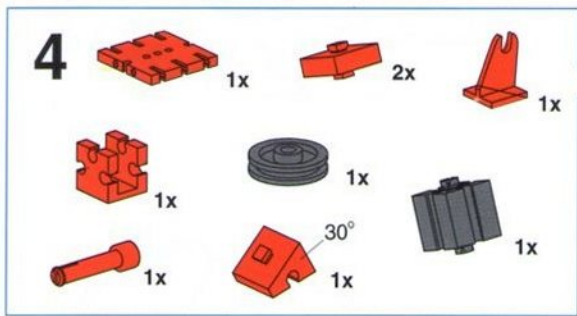

6

- 8x
- 1x

4  2x  1x  8x  8x  15 2x

5  8x  2x  2x  1x  2x

6

	2x		1x		1x		1x		2x		1x
---	----	---	----	---	----	--	----	---	----	---	----

5

1x  8x  2x  1x 

6

4x  2x  1x 

4

- 4x Grey Technic Axle (1/2)
- 3x Red Technic 30° Connector
- 1x Red Technic Pin (15)
- 4x Grey Technic Axle (1/2)

5

- 1x Grey Technic Axle (1/2)
- 1x Grey Technic Axle (1/2)
- 2x Red Technic Connector
- 2x Red Technic Hook
- 3x Red Technic Pin (3)
- 1x Blue Rubber Band
- 2x Grey Technic Wheel