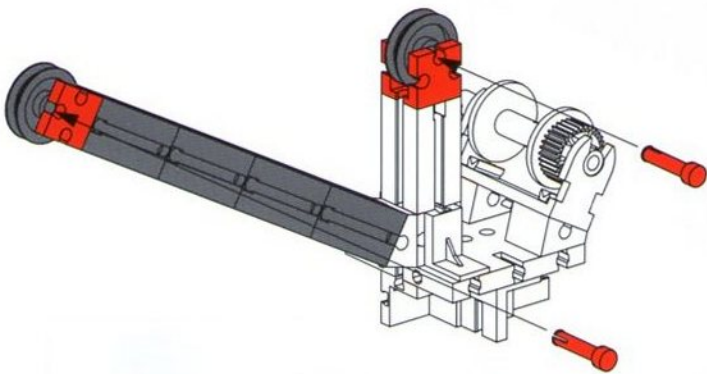

6

4x  2x  1x 

4

- 4x Grey Technic Axle (1/2)
- 3x Red Technic 30° Connector
- 1x Red Technic Pin (15)
- 4x Grey Technic Axle (1/2)

5

- 1x Grey Technic Axle (1/2)
- 1x Grey Technic Axle (1/2)
- 2x Red Technic Connector
- 2x Red Technic Hook
- 3x Red Technic Pin (3)
- 1x Blue Rubber Band
- 2x Grey Technic Wheel