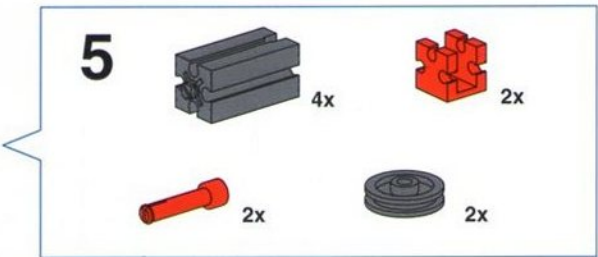

6

4x  2x  1x 

4

- 4x Grey Technic Axle (1/2)
- 3x Red Technic 30° Connector
- 1x Red Technic Pin (15)
- 4x Grey Technic Axle (1/2)

5

- 1x Grey Technic Axle (1/2)
- 1x Grey Technic Axle (1/2)
- 2x Red Technic Connector
- 2x Red Technic Hook
- 3x Red Technic Pin (3)
- 1x Blue Rubber Band
- 2x Grey Technic Wheel