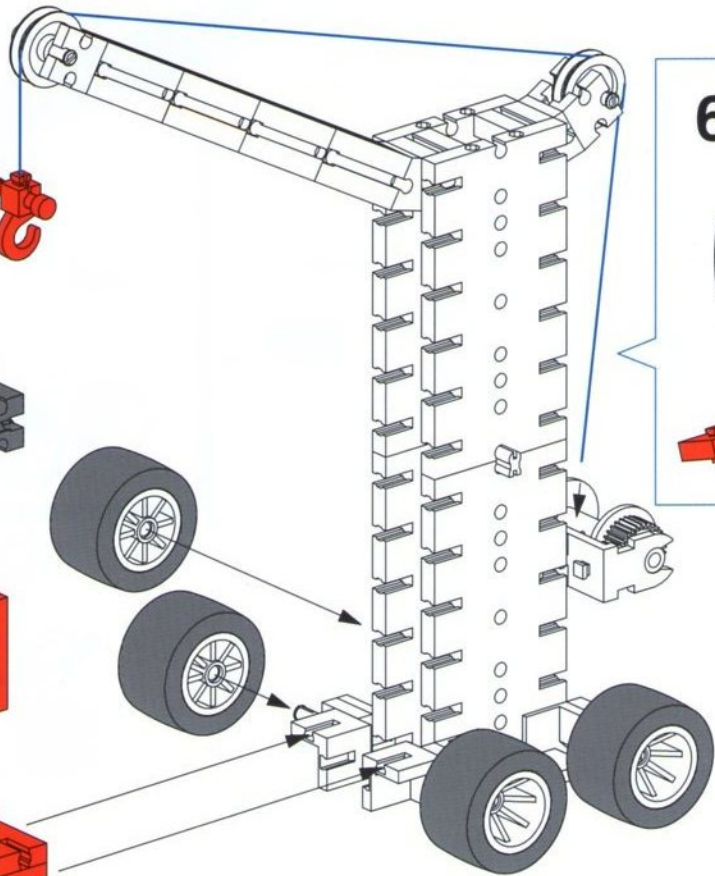

6

4x  2x  1x 

4

- 4x Grey Technic Axle (1/2)
- 3x Red Technic 30° Connector
- 1x Red Technic Pin (15)
- 4x Grey Technic Axle (1/2)

5

- 1x Grey Technic Axle (1/2)
- 1x Grey Technic Axle (1/2)
- 2x Red Technic Connector
- 2x Red Technic Hook
- 3x Red Technic Pin (3)
- 1x Blue Rubber Band
- 2x Grey Technic Wheel

7  4x  2x  1x  1x

- 6**
- Red 1x3 Technic Cabin 1x
 - Red 1x3 Technic Plate 1x
 - Grey 1x4 Technic Tire 4x
 - Grey 1x4 Technic Axle 1x
 - Red 1x2 Technic Pin 1x
 - Red 1x2 Technic L-Shape 2x
 - Red 1x2 Technic Pin 2x
 - Red 1x2 Technic Hook 2x
 - Blue Rubber Band 1x