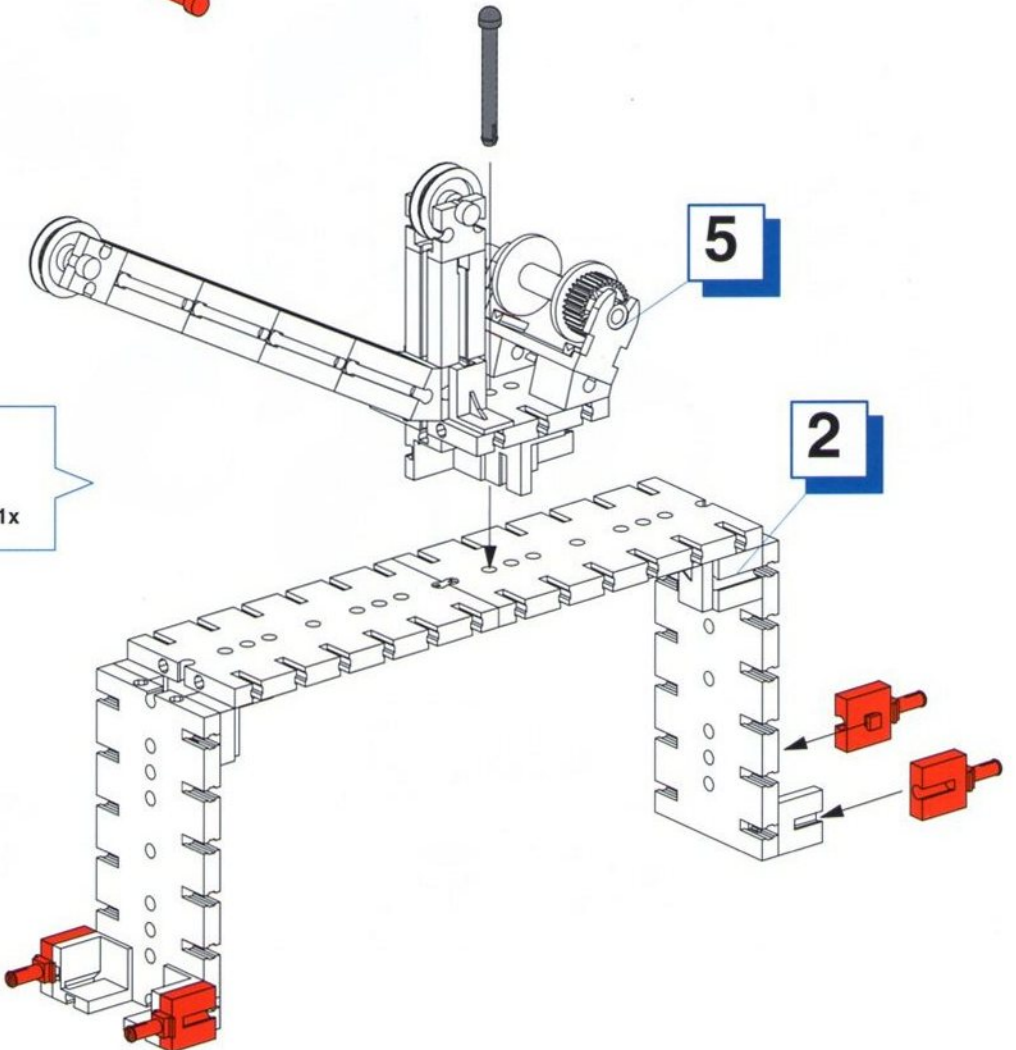

6

4x  2x  1x 

4

- 4x Grey Technic Axle (1/2)
- 3x Red Technic 30° Connector
- 1x Red Technic Pin (15)
- 4x Grey Technic Axle (1/2)

5

- 1x Grey Technic Axle (1/2)
- 1x Grey Technic Axle (1/2)
- 2x Red Technic Connector
- 2x Red Technic Hook
- 3x Red Technic Pin (3)
- 1x Blue Rubber Band
- 2x Grey Technic Wheel

7  4x  2x  1x  1x

- 6**
- Red 1x3 Technic Cabin 1x
 - Red 1x3 Technic Plate 1x
 - Grey 1x4 Technic Tire 4x
 - Grey 1x4 Technic Axle 1x
 - Red 1x2 Technic Pin 1x
 - Red 1x2 Technic L-Shape 2x
 - Red 1x2 Technic Pin 2x
 - Red 1x2 Technic Hook 2x
 - Blue Rubber Band 1x