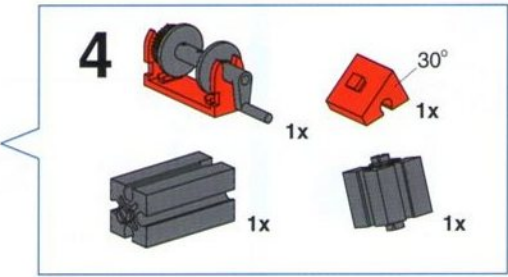

6

4x  2x  1x 

4

- 4x Grey Technic Axle (1/2)
- 3x Red Technic 30° Connector
- 1x Red Technic Pin (15)
- 4x Grey Technic Axle (1/2)

5

- 1x Grey Technic Axle (1/2)
- 1x Grey Technic Axle (1/2)
- 2x Red Technic Connector
- 2x Red Technic Hook
- 3x Red Technic Pin (3)
- 1x Blue Rubber Band
- 2x Grey Technic Wheel