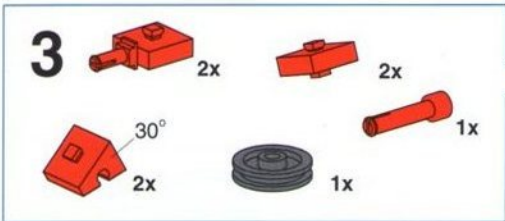

6

- 8x
- 1x

4  2x  1x  8x  8x  15 2x

5  8x  2x  2x  1x  2x

6

	2x		1x		1x		1x		2x		1x
---	----	---	----	---	----	--	----	---	----	---	----

5

1x  8x  2x  1x 

6

4x  2x  1x 

4

- 4x Grey Technic Axle (1/2)
- 3x Red Technic 30° Connector
- 1x Red Technic Pin (15)
- 4x Grey Technic Axle (1/2)

5

- 1x Grey Technic Axle (1/2)
- 1x Grey Technic Axle (1/2)
- 2x Red Technic Connector
- 2x Red Technic Hook
- 3x Red Technic Pin (3)
- 1x Blue Rubber Band
- 2x Grey Technic Wheel