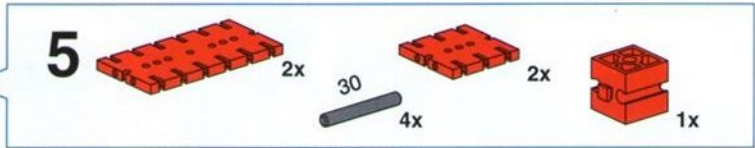

6

- 8x
- 1x

4  2x  1x  8x  8x  15 2x

5  8x  2x  2x  1x  2x

6

	2x		1x		1x		1x		2x		1x
---	----	---	----	---	----	--	----	---	----	---	----

5

1x  8x  2x  1x 

6

4x  2x  1x 

4

- 4x Grey Technic Axle (1/2)
- 3x Red Technic 30° Connector
- 1x Red Technic Pin (15)
- 4x Grey Technic Axle (1/2)

5

- 1x Grey Technic Axle (1/2)
- 1x Grey Technic Axle (1/2)
- 2x Red Technic Connector
- 2x Red Technic Hook
- 3x Red Technic Pin (3)
- 1x Blue Rubber Band
- 2x Grey Technic Wheel