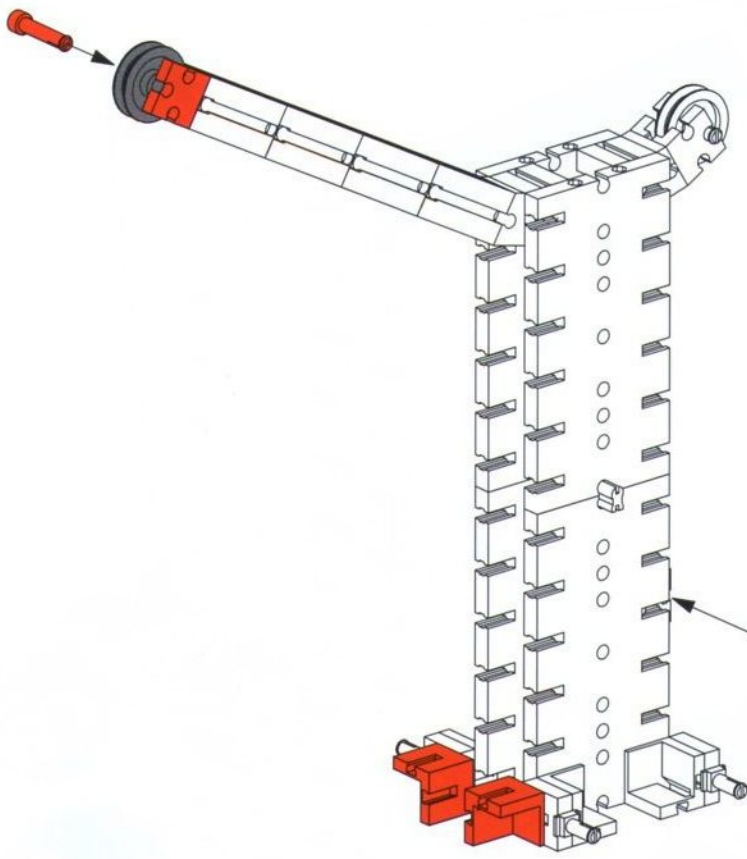

6

4x  2x  1x 

4

- 4x Grey Technic Axle (1/2)
- 3x Red Technic 30° Connector
- 1x Red Technic Pin (15)
- 4x Grey Technic Axle (1/2)

5

- 1x Grey Technic Axle (1/2)
- 1x Grey Technic Axle (1/2)
- 2x Red Technic Connector
- 2x Red Technic Hook
- 3x Red Technic Pin (3)
- 1x Blue Rubber Band
- 2x Grey Technic Wheel

7  4x  2x  1x  1x

- 6**
- Red 1x3 Technic Cabin 1x
 - Red 1x3 Technic Plate 1x
 - Grey 1x4 Technic Tire 4x
 - Grey 1x4 Technic Axle 1x
 - Red 1x2 Technic Pin 1x
 - Red 1x2 Technic L-Shape 2x
 - Red 1x2 Technic Pin 2x
 - Red 1x2 Technic Hook 2x
 - Blue Rubber Band 1x