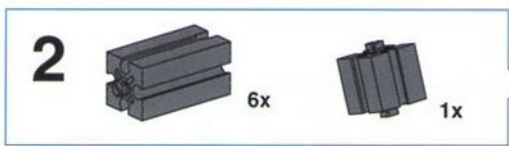

6

- 8x
- 1x

4  2x  1x  8x  8x  15 2x

5  8x  2x  2x  1x  2x

6

	2x		1x		1x		1x		2x		1x
---	----	---	----	---	----	--	----	---	----	---	----

5

1x  8x  2x  1x 

6

4x  2x  1x 

4

- 4x Grey Technic Axle (1/2)
- 3x Red Technic 30° Connector
- 1x Red Technic Pin (15)
- 4x Grey Technic Axle (1/2)

5

- 1x Grey Technic Axle (1/2)
- 1x Grey Technic Axle (1/2)
- 2x Red Technic Connector
- 2x Red Technic Hook
- 3x Red Technic Pin (3)
- 1x Blue Rubber Band
- 2x Grey Technic Wheel