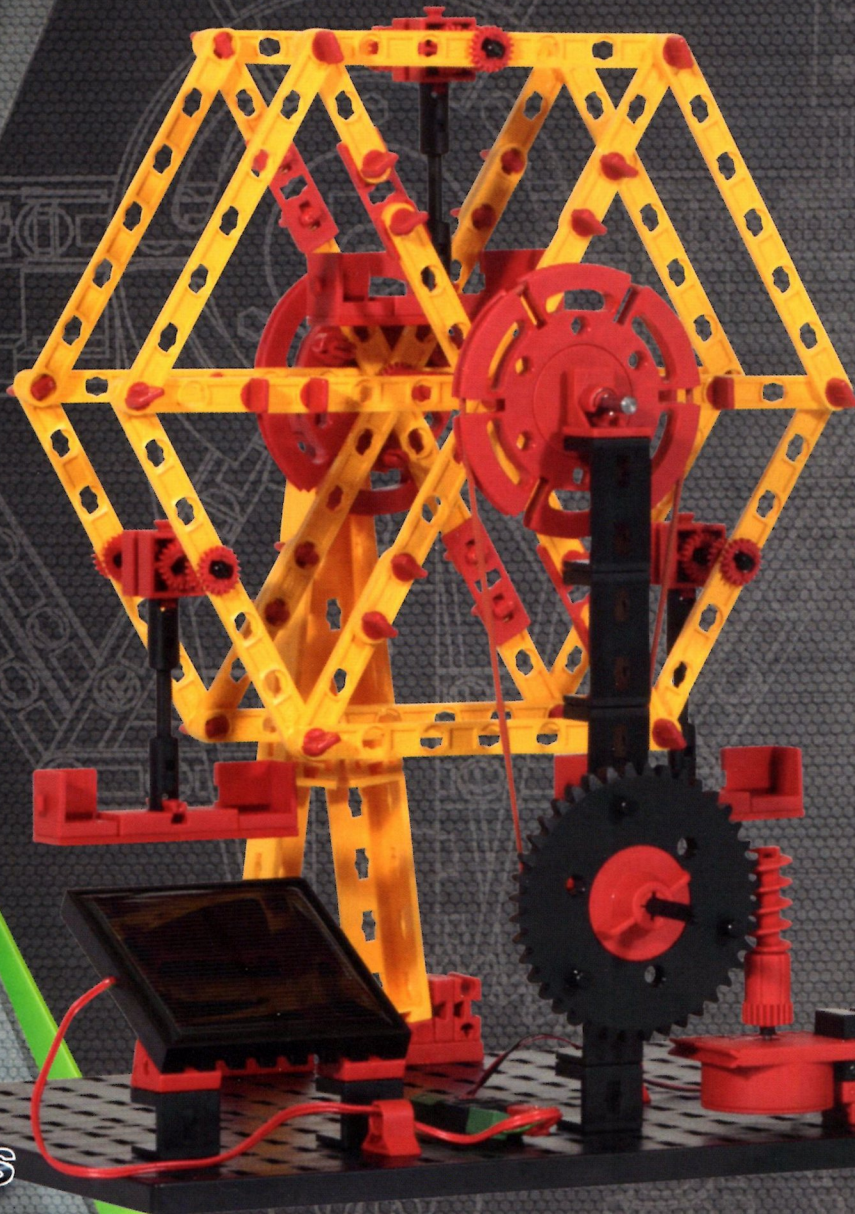

fischertechnik 

**Solar
Profi**

WARNING:
ELECTRONIC PARTS CONTAIN LEAD.
MAY BE HARMFUL IF EATEN OR CHEWED.
MAY GENERATE DUST CONTAINING LEAD.