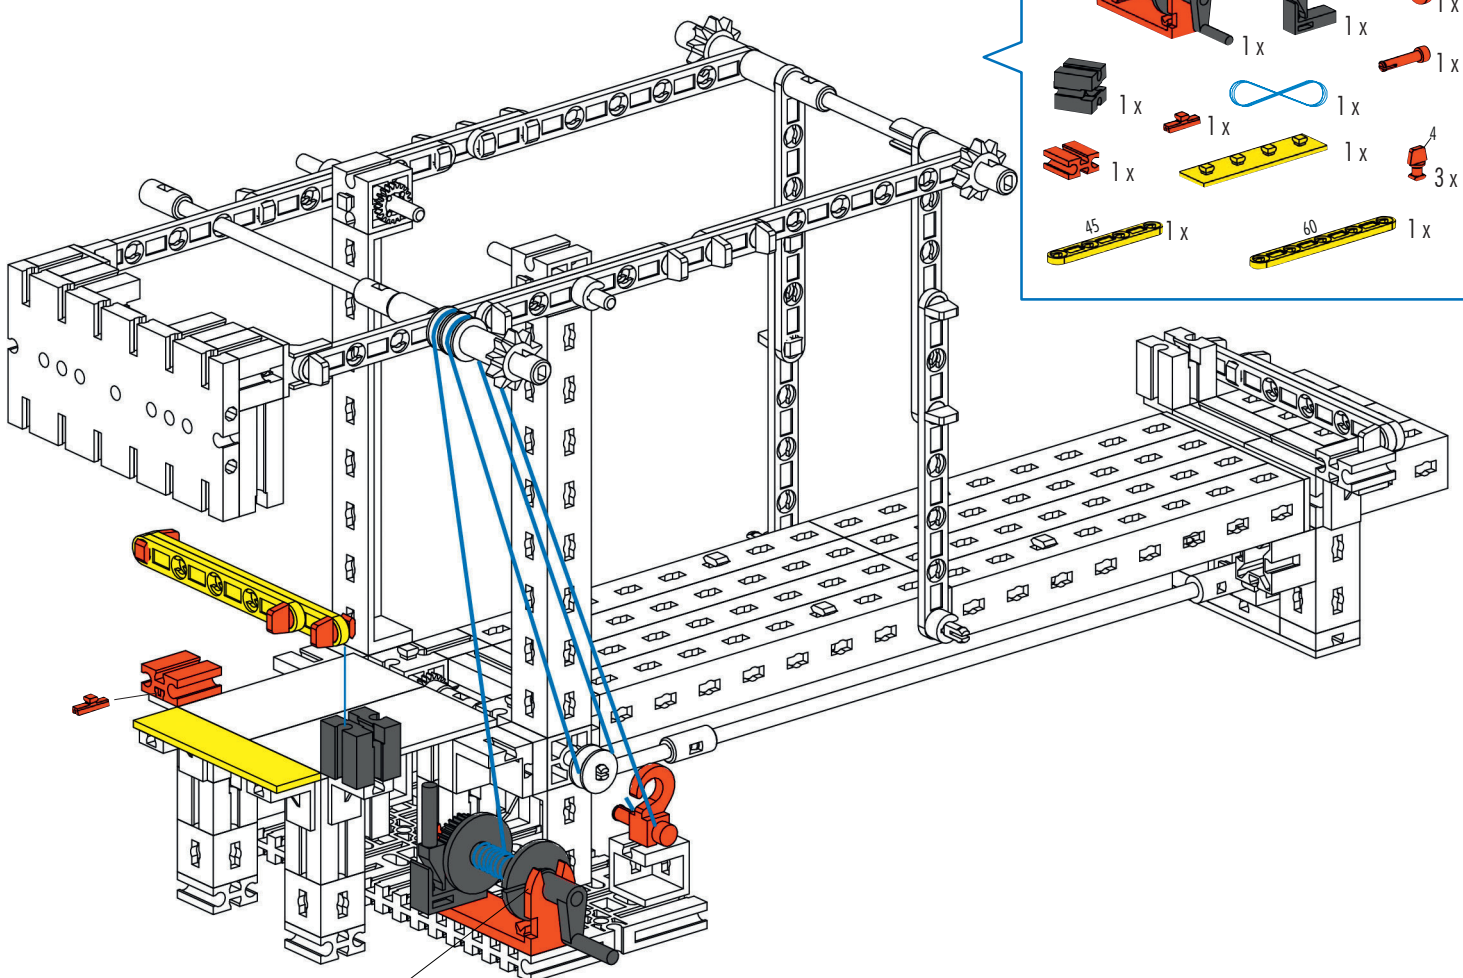

10  1x  2x

11  2x  2x  1x
 1x  2x
 1x  2x  3x

15 90 4 x  8 x

16 90 2 x  2 x  2 x  2 x
75 1 x 45 1 x

16

17  4 x  2 x  2 x 50 2 x

18

- 1x (Red motor assembly)
- 1x (Black L-shaped connector)
- 1x (Red pin)
- 1x (Black pin)
- 1x (Red pin)
- 1x (Blue infinity loop)
- 1x (Yellow 1-hole Technic beam)
- 1x (Red 1-hole Technic beam)
- 3x (Red pin A)
- 1x (Yellow 45-hole Technic beam)
- 1x (Yellow 60-hole Technic beam)