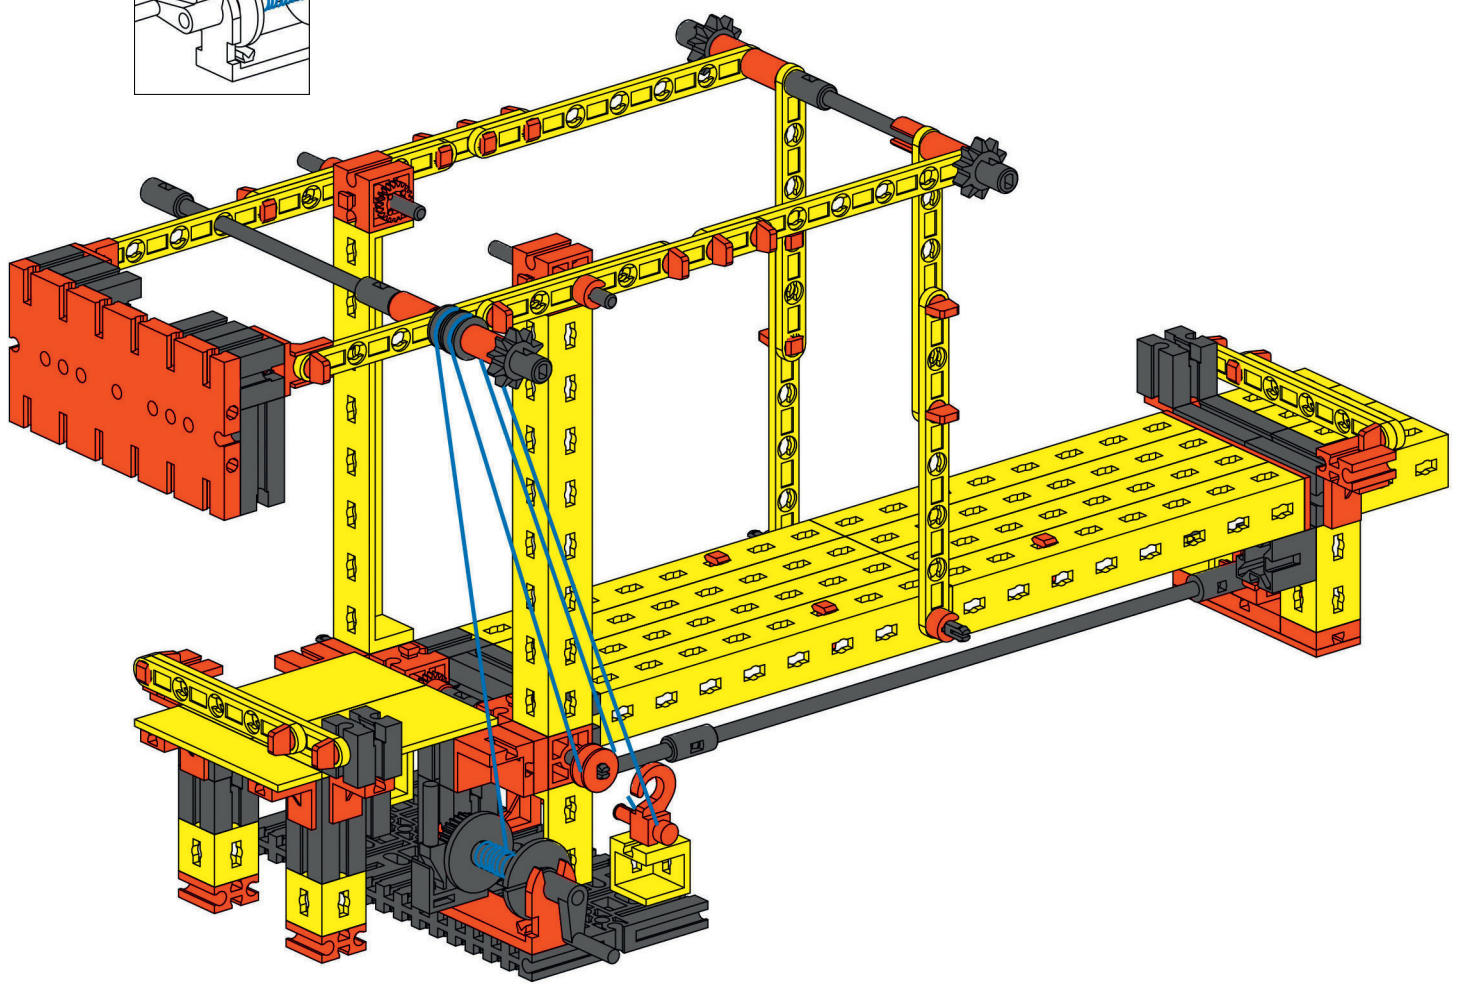

10  1x  2x

11  2x  2x  1x
 1x  2x
 1x  2x  3x

15 90 4 x  8 x

16 90 2 x  2 x  2 x  2 x
75 1 x 45 1 x

16

17  4 x  2 x  2 x 50 2 x

18

- 1x (Red motor assembly)
- 1x (Black L-shaped connector)
- 1x (Red pin)
- 1x (Black pin)
- 1x (Red pin)
- 1x (Blue infinity loop)
- 1x (Yellow 1-hole Technic beam)
- 1x (Red 1-hole Technic beam)
- 3x (Red pin A)
- 1x (Yellow 45-hole Technic beam)
- 1x (Yellow 60-hole Technic beam)