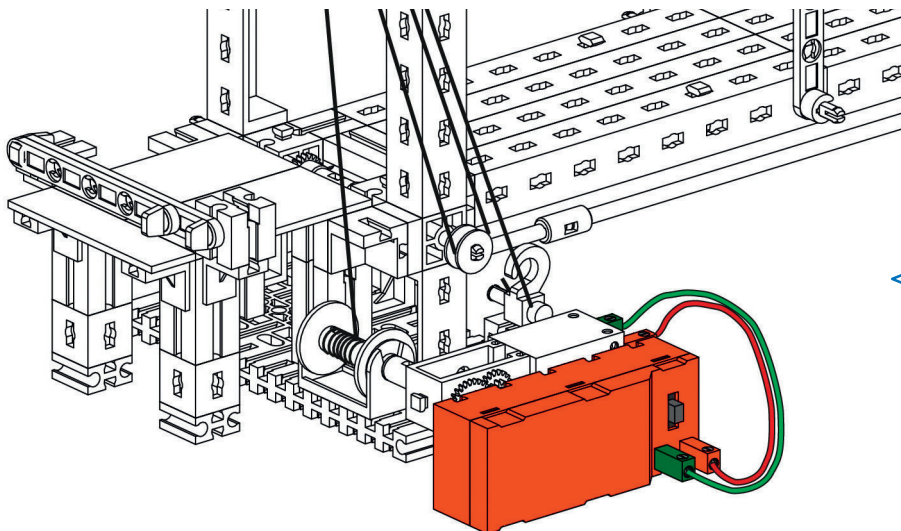

3

- 1x (Red battery pack)
- 1x (Red and green cable)