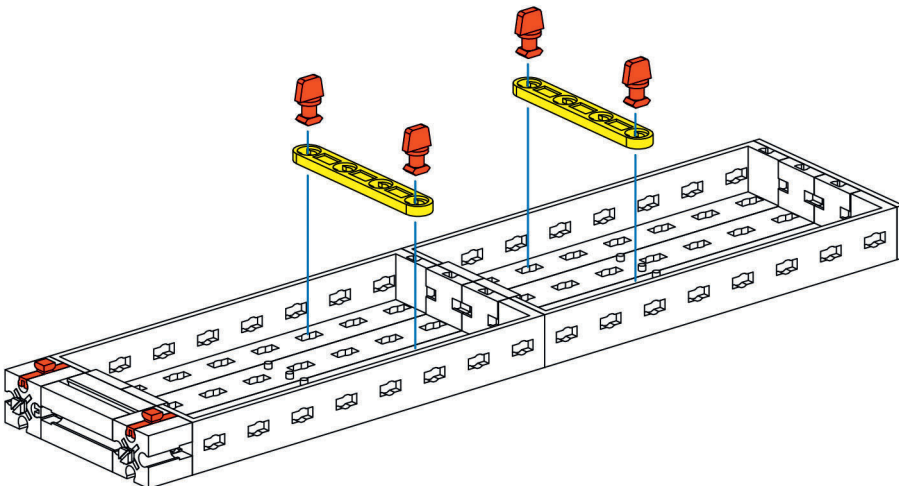

1x

1x

22

3x

1x

23

7.5° 1x

Zugbrücke

- 1** 60 2 x 1 x 2 x 2 x

- 2** 1 x 4 x 2 x 1 x 1 x 1 x 1 x 45 1 x

- 3** 2 x 2 x 2 x 1 x 1 x 1 x

4  4x  1x  1x

5  1x  2x  2x  1x

180 mm

6  2x  3x  1x  1x

9

10  1x  2x

11  2x  2x  1x
 1x  2x
 1x  2x  3x

15 90 4 x  8 x

16 90 2 x  2 x  2 x  2 x
75 1 x 45 1 x

16

17  4 x  2 x  2 x 50 2 x

18

- 1x (Red motor assembly)
- 1x (Black L-shaped connector)
- 1x (Red pin)
- 1x (Black pin)
- 1x (Red pin)
- 1x (Blue infinity loop)
- 1x (Yellow 1-hole Technic beam)
- 1x (Red 1-hole Technic beam)
- 3x (Red pin A)
- 1x (Yellow 45-hole Technic beam)
- 1x (Yellow 60-hole Technic beam)