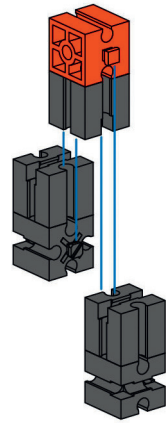

- 6**
- 1 x [yellow 1x6 Technic plate]
 - 4 x [yellow 45 Technic axle]
 - 2 x [red 1x2 Technic pin]
 - 2 x [red 6 Technic pin]
 - 2 x [black 20 Technic bush]
 - 2 x [black 20 Technic bush]

- 7**
- 2 x [yellow 90 Technic axle]
 - 2 x [black 50 Technic axle]
 - 4 x [red 1x2 Technic pin]
 - 4 x [red 6 Technic pin]
 - 2 x [red 1x2 Technic pin]

Forstfahrzeug

1 5x 1x

2 1x 1x 3x 1x 1x

3 1x 2x

4 2x 2x 2x

9

- 1x Orange 1x6 Technic Plate
- 1x Orange Bush
- 1x Orange Bush
- 2x Orange Bush
- 1x Orange Pin
- 1x Grey Gear
- 1x Grey Axle (60 mm)

60 mm