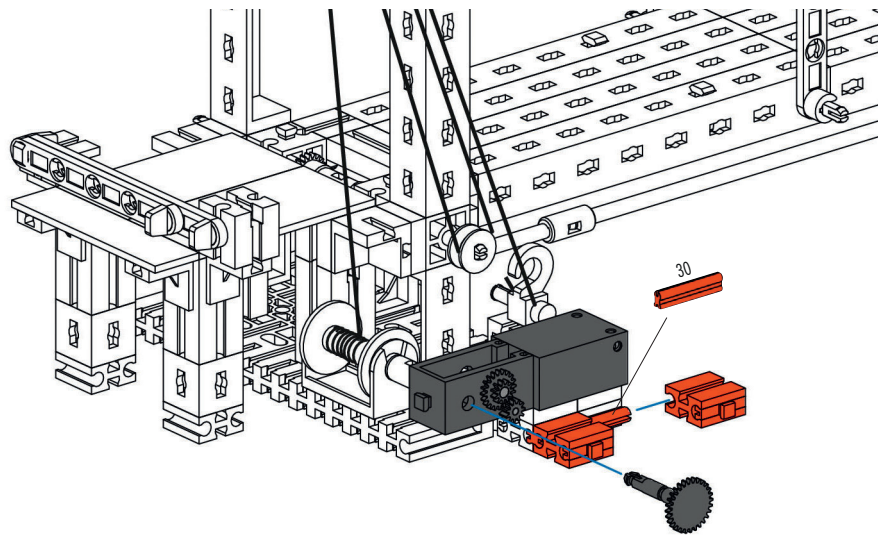

3

- 1x (Red battery pack)
- 1x (Red and green cable)