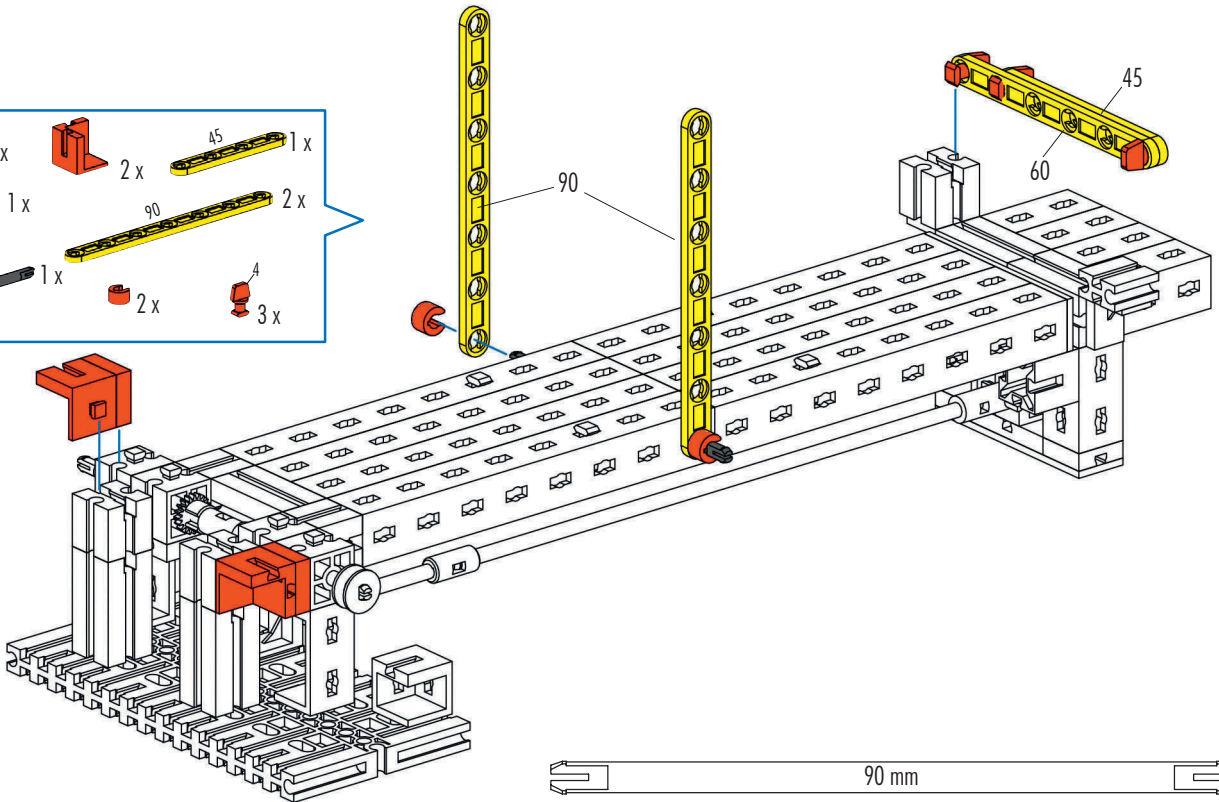

1x

1x

22

3x

1x

23

7.5° 1x

Zugbrücke

- 1** 60 2 x 1 x 2 x 2 x

- 2** 1 x 4 x 2 x 1 x 1 x 1 x 1 x 45 1 x

- 3** 2 x 2 x 2 x 1 x 1 x 1 x

4  4x  1x  1x

5  1x  2x  2x  1x

180 mm

6  2x  3x  1x  1x

9

10  1x  2x

11  2x  2x  1x
 1x  2x
 1x  2x  3x

15 90 4 x  8 x

16 90 2 x  2 x  2 x  2 x
75 1 x 45 1 x

16

17  4 x  2 x  2 x 50 2 x

18

- 1x (Red motor assembly)
- 1x (Black L-shaped connector)
- 1x (Red pin)
- 1x (Black pin)
- 1x (Red pin)
- 1x (Blue infinity loop)
- 1x (Yellow 1-hole Technic beam)
- 1x (Red 1-hole Technic beam)
- 3x (Red pin A)
- 1x (Yellow 45-hole Technic beam)
- 1x (Yellow 60-hole Technic beam)