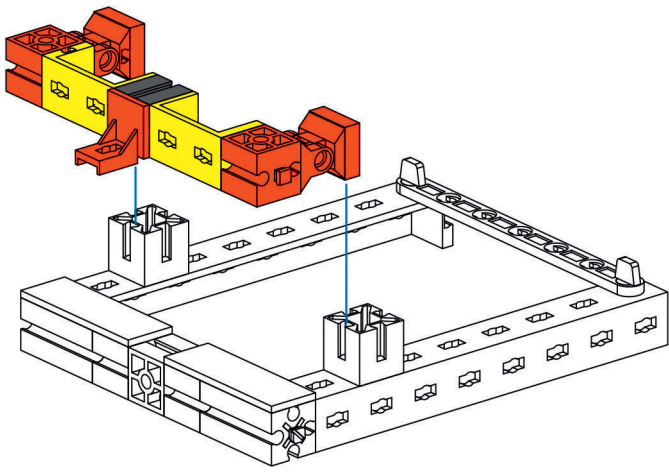

Startrampe + Zielbogen

3 x

2

3

- 4**
- 1 x [Grey 1x2 Technic Axle]
 - 1 x [Red Technic Pin]
 - 1 x [Red Technic Pin]
 - 2 x [Yellow Technic Beam 1x5]
 - 2 x [Red Technic Pin]
 - 2 x [Red Technic Pin]
 - 2 x [Red Technic Pin]

- 2
- 1 x
 - 1 x
 - 7,5° 1 x

- 3
- 2 x

- 4**  1x  2x  2x  2x  2x

- 5**  2x  2x  2x  1x

- 6**  1x  1x  2x  2x  2x

- 7**  2x  4x  1x  1x  2x  2x

Abschleppraupe

10