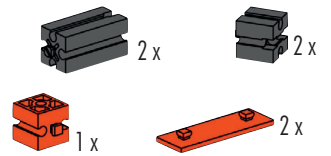

Rallye Racing

Startrampe + Zielbogen

3 x

2

3