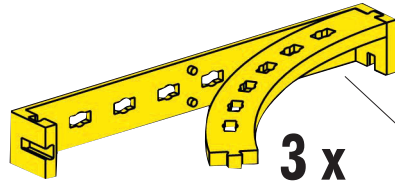

Rallye Racing

Startrampe + Zielbogen

3 x