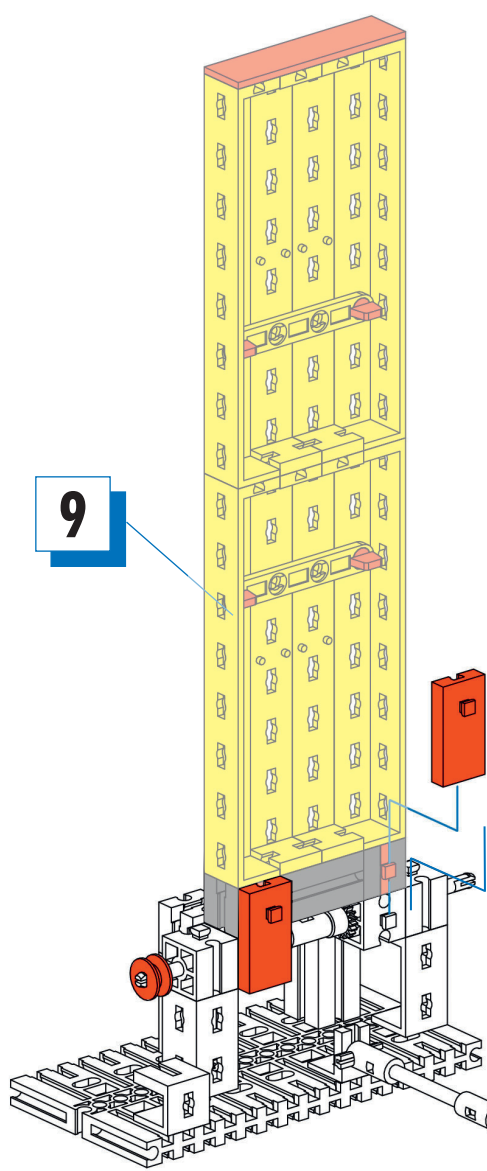

1x

1x

22

3x

1x

23

7.5° 1x

Zugbrücke

- 1** 60 2 x 1 x 2 x 2 x

- 2** 1 x 4 x 2 x 1 x 1 x 1 x 1 x 45 1 x

- 3** 2 x 2 x 2 x 1 x 1 x 1 x

4  4x  1x  1x

5  1x  2x  2x  1x

180 mm

6  2x  3x  1x  1x

9

10  1x  2x

11  2x  2x  1x
 1x  2x
 1x  2x  3x

15 90 4 x  8 x

16 90 2 x  2 x  2 x  2 x
75 1 x 45 1 x

16

17  4 x  2 x  2 x 50 2 x

18

- 1x (Red motor assembly)
- 1x (Black L-shaped connector)
- 1x (Red pin)
- 1x (Black pin)
- 1x (Red pin)
- 1x (Blue infinity loop)
- 1x (Yellow 1-hole Technic beam)
- 1x (Red 1-hole Technic beam)
- 3x (Red pin A)
- 1x (Yellow 45-hole Technic beam)
- 1x (Yellow 60-hole Technic beam)