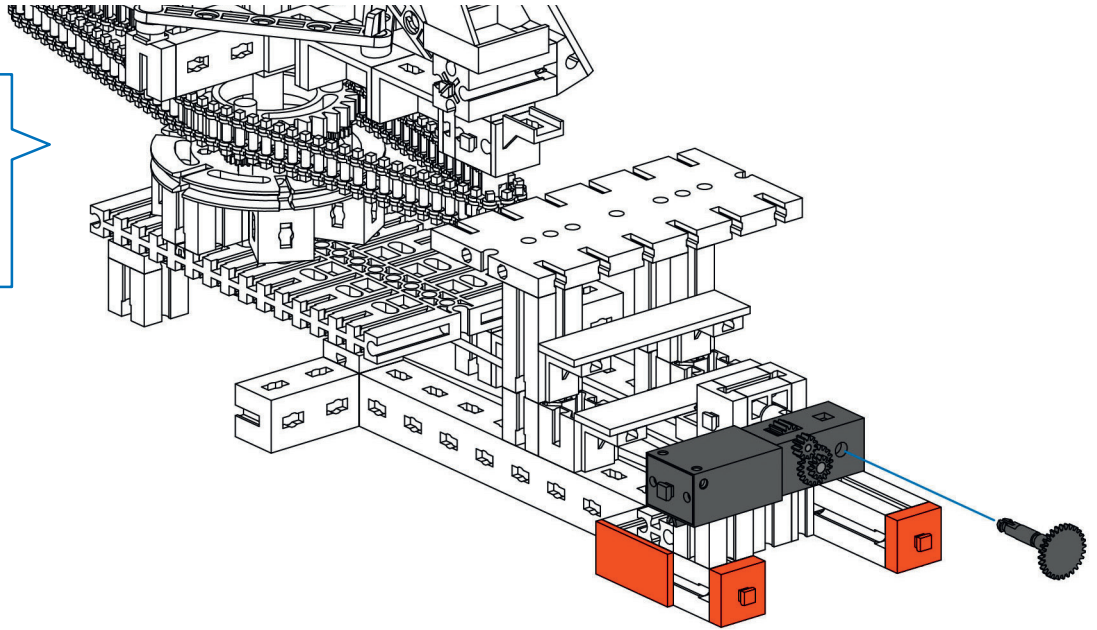

1. **3**
2. 1 x [Red Gear Support]
   - 1 x [Red Gear Support Cable]