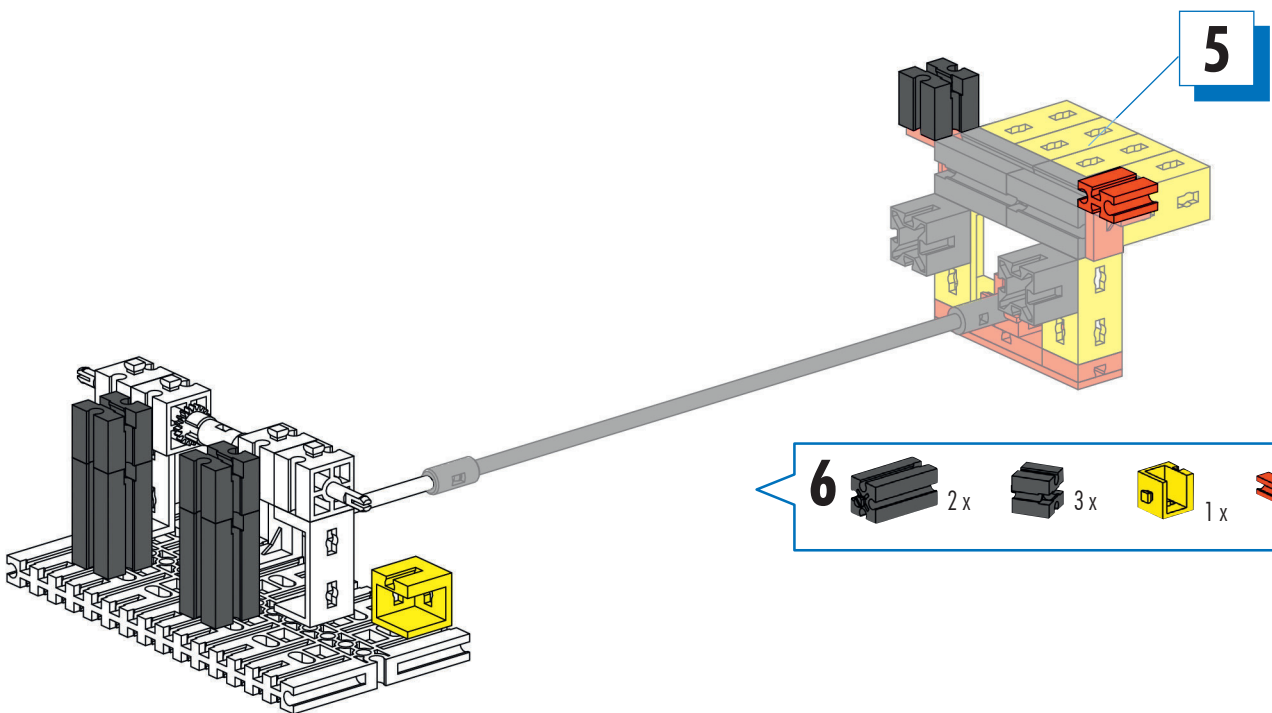

1x

1x

22

3x

1x

23

7.5° 1x

Zugbrücke

- 1** 60 2 x 1 x 2 x 2 x

- 2** 1 x 4 x 2 x 1 x 1 x 1 x 1 x 45 1 x

- 3** 2 x 2 x 2 x 1 x 1 x 1 x

4  4x  1x  1x

5  1x  2x  2x  1x

180 mm

6  2x  3x  1x  1x

9

10  1x  2x

11  2x  2x  1x
 1x  2x
 1x  2x  3x

15 90 4 x  8 x

16 90 2 x  2 x  2 x  2 x
75 1 x 45 1 x

16

17  4 x  2 x  2 x 50 2 x

18

- 1x (Red motor assembly)
- 1x (Black L-shaped connector)
- 1x (Red pin)
- 1x (Black pin)
- 1x (Red pin)
- 1x (Blue infinity loop)
- 1x (Yellow 1-hole Technic beam)
- 1x (Red 1-hole Technic beam)
- 3x (Red pin A)
- 1x (Yellow 45-hole Technic beam)
- 1x (Yellow 60-hole Technic beam)