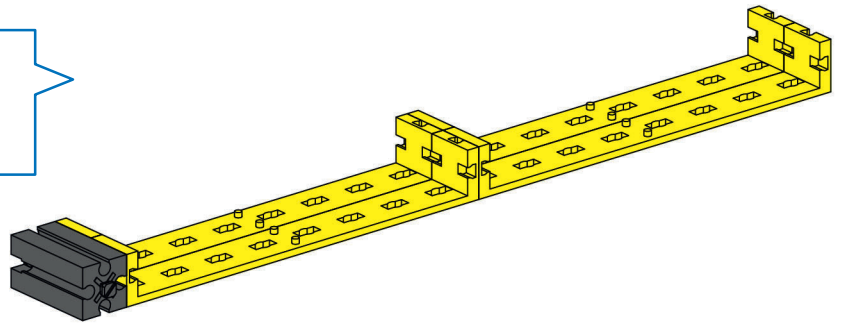

1x

1x

22

3x

1x

23

7.5° 1x

Zugbrücke

- 1** 60 2 x 1 x 2 x 2 x

- 2** 1 x 4 x 2 x 1 x 1 x 1 x 1 x 45 1 x

- 3** 2 x 2 x 2 x 1 x 1 x 1 x

4  4x  1x  1x

5  1x  2x  2x  1x

180 mm

6  2x  3x  1x  1x

9

10  1x  2x

11  2x  2x  1x
 1x  2x
 1x  2x  3x

15 90 4 x  8 x

16 90 2 x  2 x  2 x  2 x
75 1 x 45 1 x

16

17  4 x  2 x  2 x 50 2 x

18

- 1x (Red motor assembly)
- 1x (Black L-shaped connector)
- 1x (Red pin)
- 1x (Black pin)
- 1x (Red pin)
- 1x (Blue infinity loop)
- 1x (Yellow 1-hole Technic beam)
- 1x (Red 1-hole Technic beam)
- 3x (Red pin A)
- 1x (Yellow 45-hole Technic beam)
- 1x (Yellow 60-hole Technic beam)