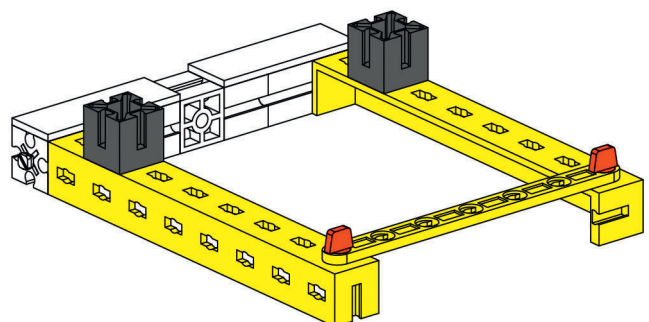

Startrampe + Zielbogen

3 x

2

3

- 4**
- 1 x [Grey 1x2 Technic Axle]
 - 1 x [Red Technic Pin]
 - 1 x [Red Technic Pin]
 - 2 x [Yellow Technic Beam 1x5]
 - 2 x [Red Technic Pin]
 - 2 x [Red Technic Pin]
 - 2 x [Red Technic Pin]

- 2
- 1 x
 - 1 x
 - 7,5° 1 x

- 3
- 2 x

- 4**  1x  2x  2x  2x  2x

- 5**  2x  2x  2x  1x

- 6**  1x  1x  2x  2x  2x

- 7**  2x  4x  1x  1x  2x  2x

Abschleppraupe

10