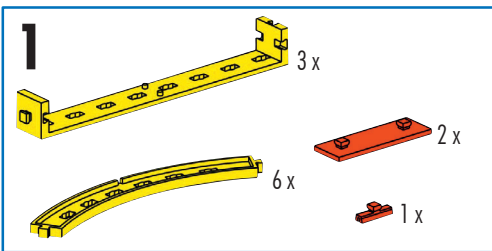

Rallye Racing

Startrampe + Zielbogen

3 x

2

3