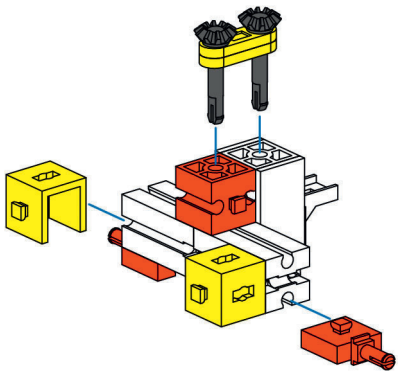

Startrampe + Zielbogen

3 x

2

3

- 4**
- 1 x [Grey 1x2 Technic Axle]
 - 1 x [Red Technic Pin]
 - 1 x [Red Technic Pin]
 - 2 x [Yellow Technic Beam 1x5]
 - 2 x [Red Technic Pin]
 - 2 x [Red Technic Pin]
 - 2 x [Red Technic Pin]

- 5**
- 4 x [Yellow Technic Beam 1x15]
 - 2 x [Grey 1x2 Technic Axle]
 - 1 x [Red Technic Pin]
 - 1 x [Yellow Technic Pin 30]

6

- 75 2 x
- 106 2 x
- 60 1 x
- 14 x
- 2 x
- 2 x

Rallyefahrzeug + Wagenheber

- 1
- 1 x
 - 1 x
 - 1 x

- 2
- 1 x
 - 1 x
 - 7,5° 1 x

- 3
- 2 x

- 4**  1x  2x  2x  2x  2x

- 5**  2x  2x  2x  1x

- 6**  1x  1x  2x  2x  2x

- 7**  2x  4x  1x  1x  2x  2x

Abschleppraupe

10