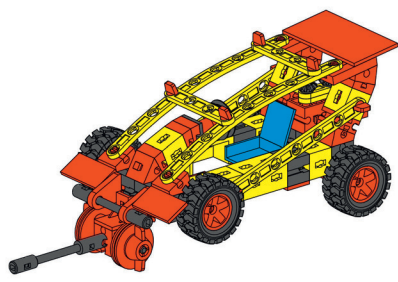

- 5**
- 4 x [Yellow Technic Beam 1x15]
 - 2 x [Grey 1x2 Technic Axle]
 - 1 x [Red Technic Pin]
 - 1 x [Yellow Technic Pin 30]

6

- 75 2 x
- 106 2 x
- 60 1 x
- 14 x
- 2 x
- 2 x

Rallyefahrzeug + Wagenheber

- 1
- 1 x
 - 1 x
 - 1 x