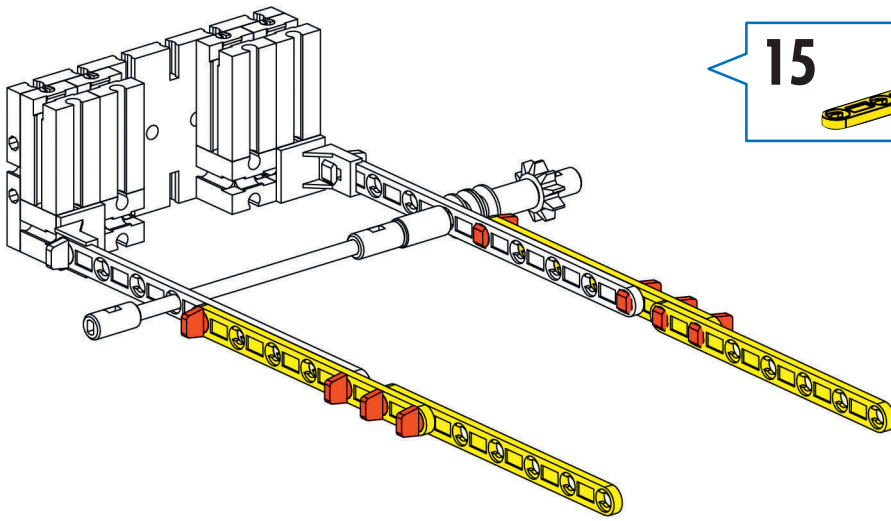

1x

1x

22

3x

1x

23

7.5° 1x

Zugbrücke

- 1** 60 2 x 1 x 2 x 2 x

- 2** 1 x 4 x 2 x 1 x 1 x 1 x 1 x 45 1 x

- 3** 2 x 2 x 2 x 1 x 1 x 1 x

4  4x  1x  1x

5  1x  2x  2x  1x

180 mm

6  2x  3x  1x  1x

9

10  1x  2x

11  2x  2x  1x
 1x  2x
 1x  2x  3x

15 90 4 x  8 x

16 90 2 x  2 x  2 x  2 x
75 1 x 45 1 x

16

17  4 x  2 x  2 x 50 2 x

18

- 1x (Red motor assembly)
- 1x (Black L-shaped connector)
- 1x (Red pin)
- 1x (Black pin)
- 1x (Red pin)
- 1x (Blue infinity loop)
- 1x (Yellow 1-hole Technic beam)
- 1x (Red 1-hole Technic beam)
- 3x (Red pin A)
- 1x (Yellow 45-hole Technic beam)
- 1x (Yellow 60-hole Technic beam)