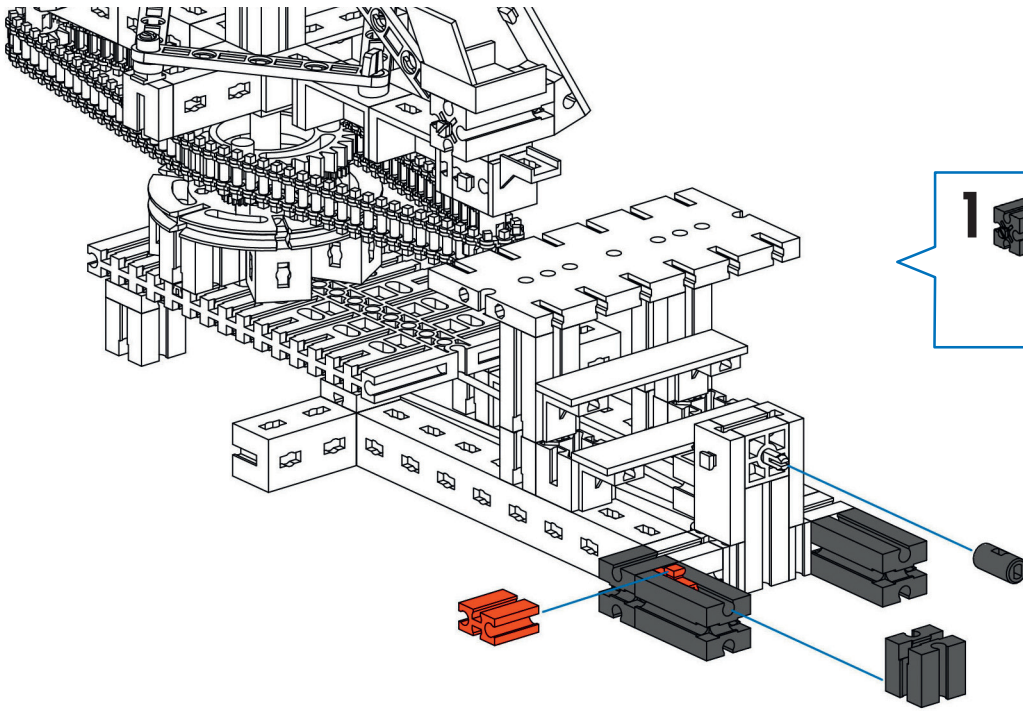

13

2 x

14  90 x

15  50 1 x  90 2 x  2 x  2 x

50 mm

Motorisierung

Motor Set XS
505 281

- 1**
- 2 x [Grey Motor Housing]
 - 2 x [Grey Motor Gear]
 - 1 x [Black Gear]
 - 1 x [Red Gear]
 - 1 x [Red Gear Support]