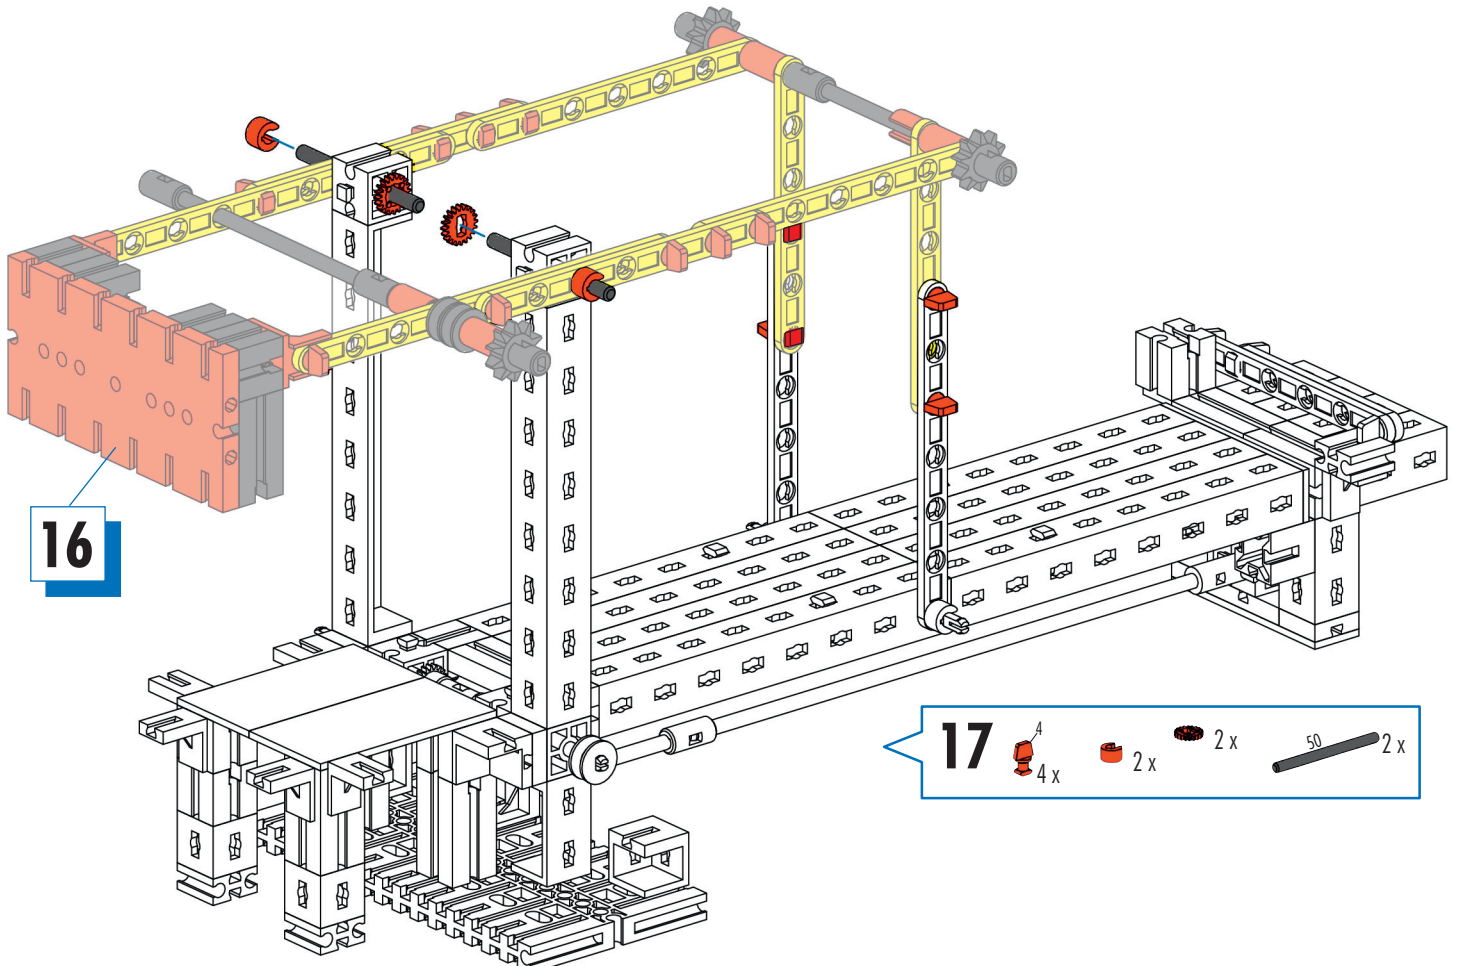

10  1x  2x

11  2x  2x  1x
 1x  2x
 1x  2x  3x

15 90 4 x  8 x

16 90 2 x  2 x  2 x  2 x
75 1 x 45 1 x

16

17  4 x  2 x  2 x 50 2 x

18

- 1x (Red motor assembly)
- 1x (Black L-shaped connector)
- 1x (Red pin)
- 1x (Black pin)
- 1x (Red pin)
- 1x (Blue infinity loop)
- 1x (Yellow 1-hole Technic beam)
- 1x (Red 1-hole Technic beam)
- 3x (Red pin A)
- 1x (Yellow 45-hole Technic beam)
- 1x (Yellow 60-hole Technic beam)