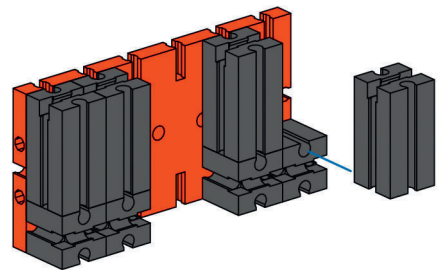

- 1** 60 2 x 1 x 2 x 2 x

- 2** 1 x 4 x 2 x 1 x 1 x 1 x 1 x 45 1 x

- 3** 2 x 2 x 2 x 1 x 1 x 1 x

4  4x  1x  1x

5  1x  2x  2x  1x

180 mm

6  2x  3x  1x  1x

9

10  1x  2x

11  2x  2x  1x
 1x  2x
 1x  2x  3x

15 90 4 x  8 x

16 90 2 x  2 x  2 x  2 x
75 1 x 45 1 x

16

17  4 x  2 x  2 x 50 2 x

18

- 1x (Red motor assembly)
- 1x (Black L-shaped connector)
- 1x (Red pin)
- 1x (Black pin)
- 1x (Red pin)
- 1x (Blue infinity loop)
- 1x (Yellow 1-hole Technic beam)
- 1x (Red 1-hole Technic beam)
- 3x (Red pin A)
- 1x (Yellow 45-hole Technic beam)
- 1x (Yellow 60-hole Technic beam)