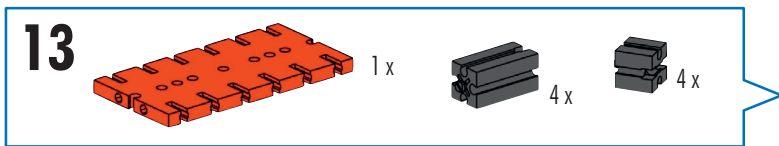

- 1** 60 2 x 1 x 2 x 2 x

- 2** 1 x 4 x 2 x 1 x 1 x 1 x 1 x 45 1 x

- 3** 2 x 2 x 2 x 1 x 1 x 1 x

4  4x  1x  1x

5  1x  2x  2x  1x

180 mm

6  2x  3x  1x  1x

9

10  1x  2x

11  2x  2x  1x
 1x  2x
 1x  2x  3x

15 90 4 x  8 x

16 90 2 x  2 x  2 x  2 x
75 1 x 45 1 x

16

17  4 x  2 x  2 x 50 2 x

18

- 1x (Red motor assembly)
- 1x (Black L-shaped connector)
- 1x (Red pin)
- 1x (Black pin)
- 1x (Red pin)
- 1x (Blue infinity loop)
- 1x (Yellow 1-hole Technic beam)
- 1x (Red 1-hole Technic beam)
- 3x (Red pin A)
- 1x (Yellow 45-hole Technic beam)
- 1x (Yellow 60-hole Technic beam)