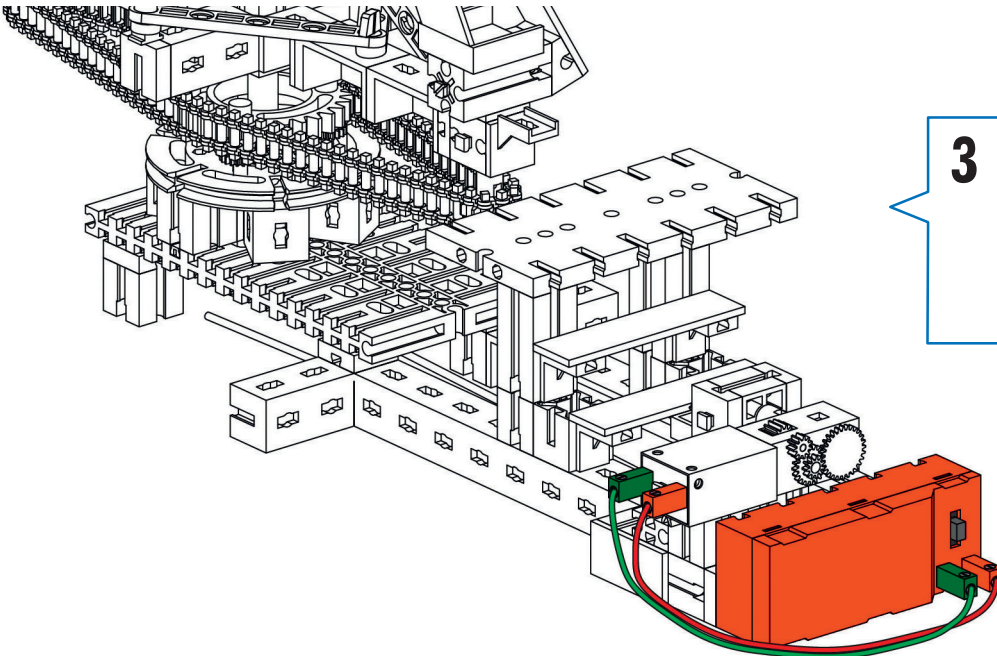

1. **3**
2. 1 x [Red Gear Support]
   - 1 x [Red Gear Support Cable]