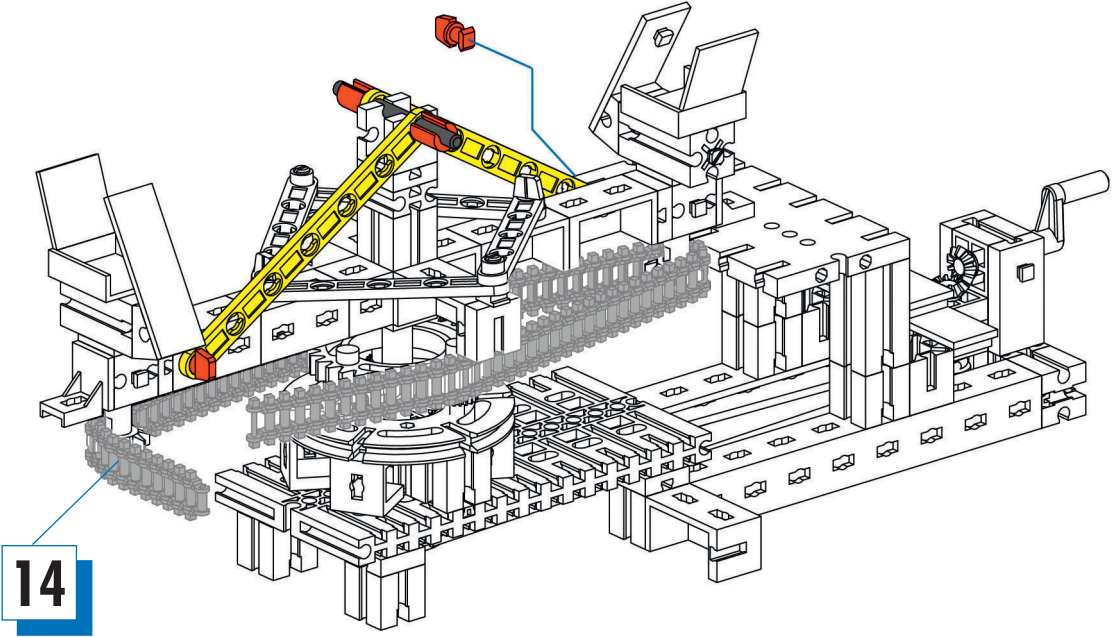

12

2 x

2 x

2 x

30°
2 x

2 x

12

12

13

2 x

14  90 x

15  50 1 x  90 2 x  2 x  2 x

50 mm

Motorisierung

Motor Set XS
505 281

- 1**
- 2 x [Grey Motor Housing]
 - 2 x [Grey Motor Gear]
 - 1 x [Black Gear]
 - 1 x [Red Gear]
 - 1 x [Red Gear Support]