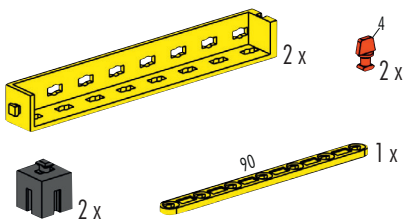

Startrampe + Zielbogen

3 x

2

3

- 4**
- 1 x [Grey 1x2 Technic Axle]
 - 1 x [Red Technic Pin]
 - 1 x [Red Technic Pin]
 - 2 x [Yellow Technic Beam 1x5]
 - 2 x [Red Technic Pin]
 - 2 x [Red Technic Pin]
 - 2 x [Red Technic Pin]