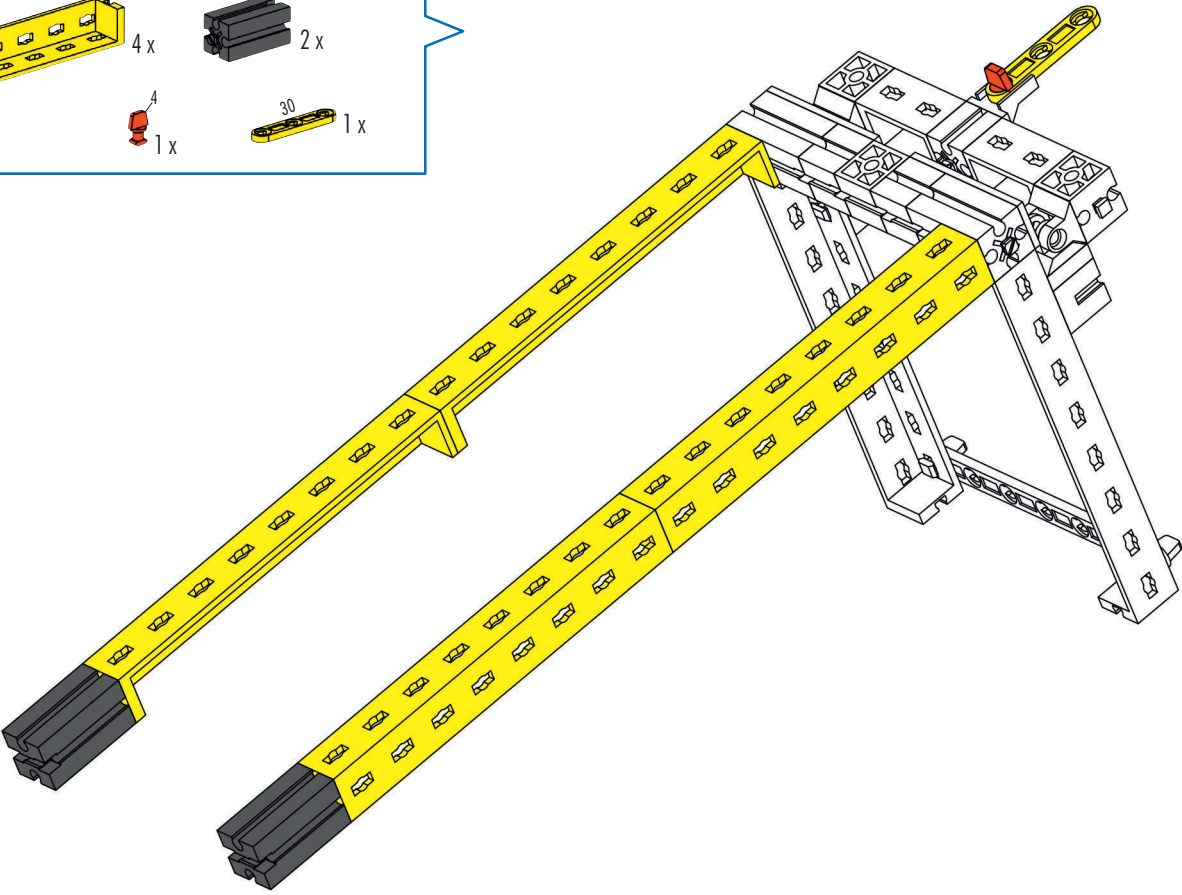

1. **5**
2. 4 x [Yellow Technic Beam 1x15]
   - 2 x [Grey 1x2 Technic Axle]
   - 1 x [Red Technic Pin]
   - 1 x [Yellow Technic Pin 30]