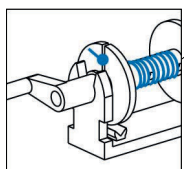

10  1x  2x

11  2x  2x  1x
 1x  2x
 1x  2x  3x

15 90 4 x  8 x

16 90 2 x  2 x  2 x  2 x
75 1 x 45 1 x

16

17  4 x  2 x  2 x 50 2 x

18

- 1x (Red motor assembly)
- 1x (Black L-shaped connector)
- 1x (Red pin)
- 1x (Black pin)
- 1x (Red pin)
- 1x (Blue infinity loop)
- 1x (Yellow 1-hole Technic beam)
- 1x (Red 1-hole Technic beam)
- 3x (Red pin A)
- 1x (Yellow 45-hole Technic beam)
- 1x (Yellow 60-hole Technic beam)