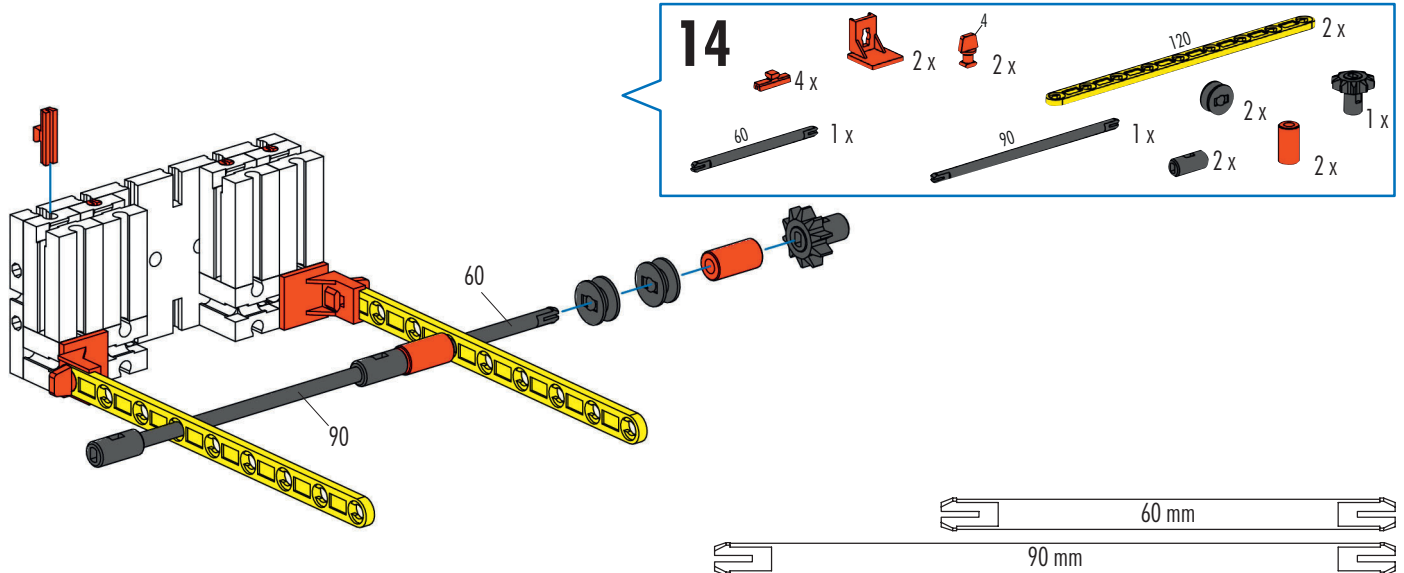

- 1** 60 2 x 1 x 2 x 2 x

- 2** 1 x 4 x 2 x 1 x 1 x 1 x 1 x 45 1 x

- 3** 2 x 2 x 2 x 1 x 1 x 1 x

4  4x  1x  1x

5  1x  2x  2x  1x

180 mm

6  2x  3x  1x  1x

9

10  1x  2x

11  2x  2x  1x
 1x  2x
 1x  2x  3x

15 90 4 x  8 x

16 90 2 x  2 x  2 x  2 x
75 1 x 45 1 x

16

17  4 x  2 x  2 x 50 2 x

18

- 1x (Red motor assembly)
- 1x (Black L-shaped connector)
- 1x (Red pin)
- 1x (Black pin)
- 1x (Red pin)
- 1x (Blue infinity loop)
- 1x (Yellow 1-hole Technic beam)
- 1x (Red 1-hole Technic beam)
- 3x (Red pin A)
- 1x (Yellow 45-hole Technic beam)
- 1x (Yellow 60-hole Technic beam)