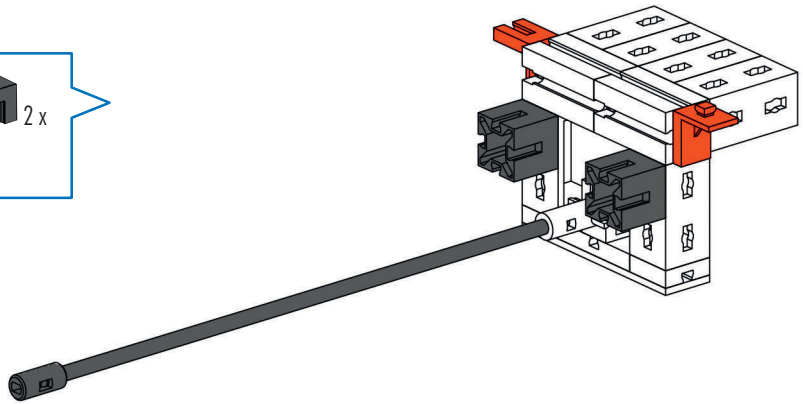

- 1** 60 2 x 1 x 2 x 2 x

- 2** 1 x 4 x 2 x 1 x 1 x 1 x 1 x 45 1 x

- 3** 2 x 2 x 2 x 1 x 1 x 1 x

4  4x  1x  1x

5  1x  2x  2x  1x

180 mm

6  2x  3x  1x  1x

9

10  1x  2x

11  2x  2x  1x
 1x  2x
 1x  2x  3x

15 90 4 x  8 x

16 90 2 x  2 x  2 x  2 x
75 1 x 45 1 x

16

17  4 x  2 x  2 x 50 2 x

18

- 1x (Red motor assembly)
- 1x (Black L-shaped connector)
- 1x (Red pin)
- 1x (Black pin)
- 1x (Red pin)
- 1x (Blue infinity loop)
- 1x (Yellow 1-hole Technic beam)
- 1x (Red 1-hole Technic beam)
- 3x (Red pin A)
- 1x (Yellow 45-hole Technic beam)
- 1x (Yellow 60-hole Technic beam)