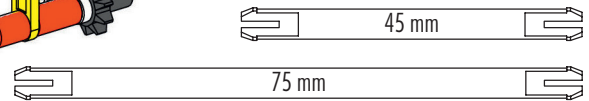

- 1** 60 2 x 1 x 2 x 2 x

- 2** 1 x 4 x 2 x 1 x 1 x 1 x 1 x 45 1 x

- 3** 2 x 2 x 2 x 1 x 1 x 1 x

4  4x  1x  1x

5  1x  2x  2x  1x

180 mm

6  2x  3x  1x  1x

9

10  1x  2x

11  2x  2x  1x
 1x  2x
 1x  2x  3x

15 90 4 x  8 x

16 90 2 x  2 x  2 x  2 x
75 1 x 45 1 x

16

17  4 x  2 x  2 x 50 2 x

18

- 1x (Red motor assembly)
- 1x (Black L-shaped connector)
- 1x (Red pin)
- 1x (Black pin)
- 1x (Red pin)
- 1x (Blue infinity loop)
- 1x (Yellow 1-hole Technic beam)
- 1x (Red 1-hole Technic beam)
- 3x (Red pin A)
- 1x (Yellow 45-hole Technic beam)
- 1x (Yellow 60-hole Technic beam)

Motorisierung

Motor Set XS
505 281

1

- 1x (Red L-shaped bracket)
- 1x (Black gear)
- 1x (Black axle)
- 2x (Red 2-way connector)
- 2x (Red 1-way connector)
- 1x (Black 30mm axle)
- 2x (Red 2-way connector)