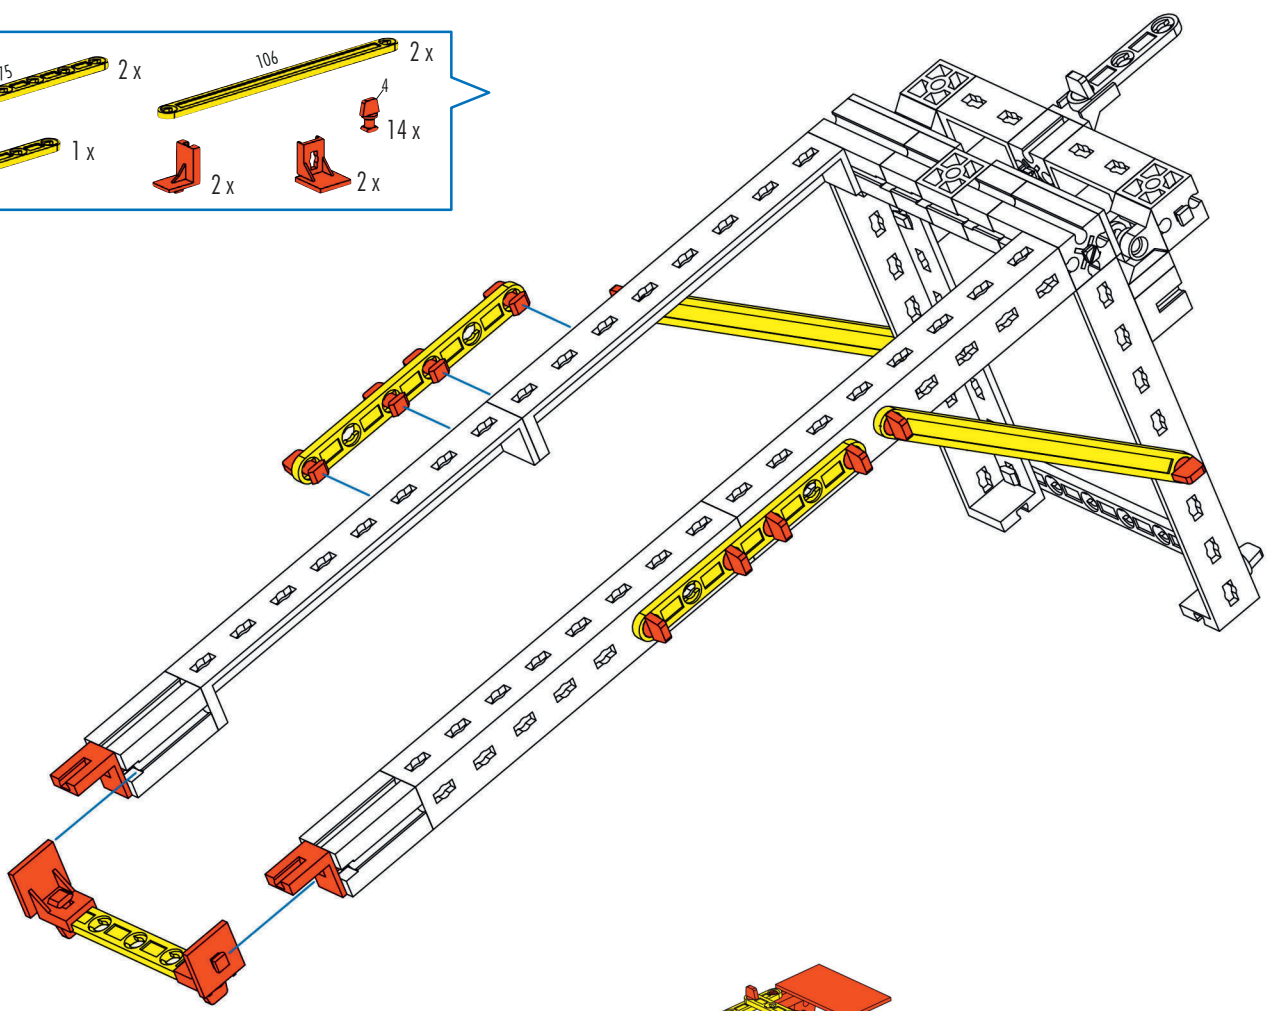

6

- 75 2 x
- 106 2 x
- 60 1 x
- 14 x
- 2 x
- 2 x

Rallyefahrzeug + Wagenheber