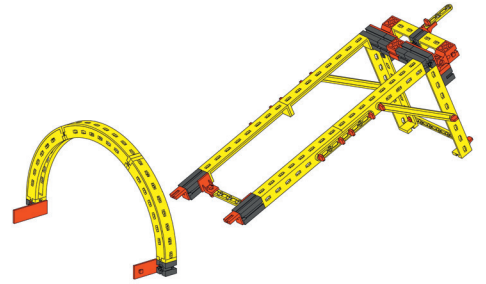

30 mm

2

- 1x (Black motor)
- 1x (Black gear)
- 2x (Red 2-way connector)
- 1x (Black motor)
- 2x (Red 1-way connector)
- 1x (Black 30mm axle)

3

- 1x (Red battery pack)
- 1x (Red and green cable)

Rallye Racing

Startrampe + Zielbogen

3 x

2

3

- 4**
- 1 x [Grey 1x2 Technic Axle]
 - 1 x [Red Technic Pin]
 - 1 x [Red Technic Pin]
 - 2 x [Yellow Technic Beam 1x5]
 - 2 x [Red Technic Pin]
 - 2 x [Red Technic Pin]
 - 2 x [Red Technic Pin]