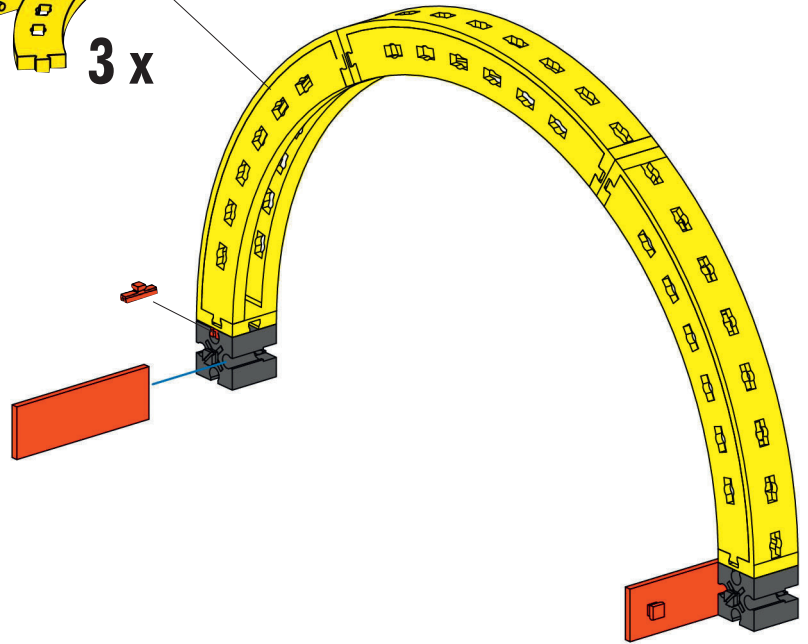

30 mm

2

- 1x (Black motor)
- 1x (Black gear)
- 2x (Red 2-way connector)
- 1x (Black motor)
- 2x (Red 1-way connector)
- 1x (Black 30mm axle)

3

- 1x (Red battery pack)
- 1x (Red and green cable)

Rallye Racing

Startrampe + Zielbogen

3 x

2

3

- 4**
- 1 x [Grey 1x2 Technic Axle]
 - 1 x [Red Technic Pin]
 - 1 x [Red Technic Pin]
 - 2 x [Yellow Technic Beam 1x5]
 - 2 x [Red Technic Pin]
 - 2 x [Red Technic Pin]
 - 2 x [Red Technic Pin]