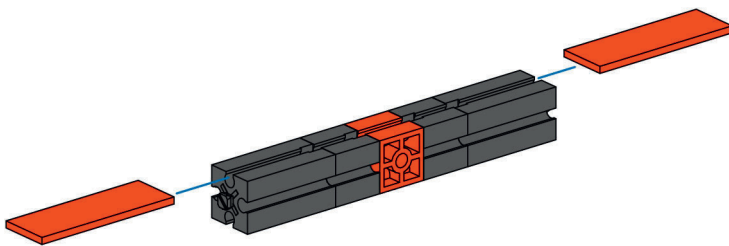

Startrampe + Zielbogen

3 x

2

3

- 4**
- 1 x [Grey 1x2 Technic Axle]
 - 1 x [Red Technic Pin]
 - 1 x [Red Technic Pin]
 - 2 x [Yellow Technic Beam 1x5]
 - 2 x [Red Technic Pin]
 - 2 x [Red Technic Pin]
 - 2 x [Red Technic Pin]